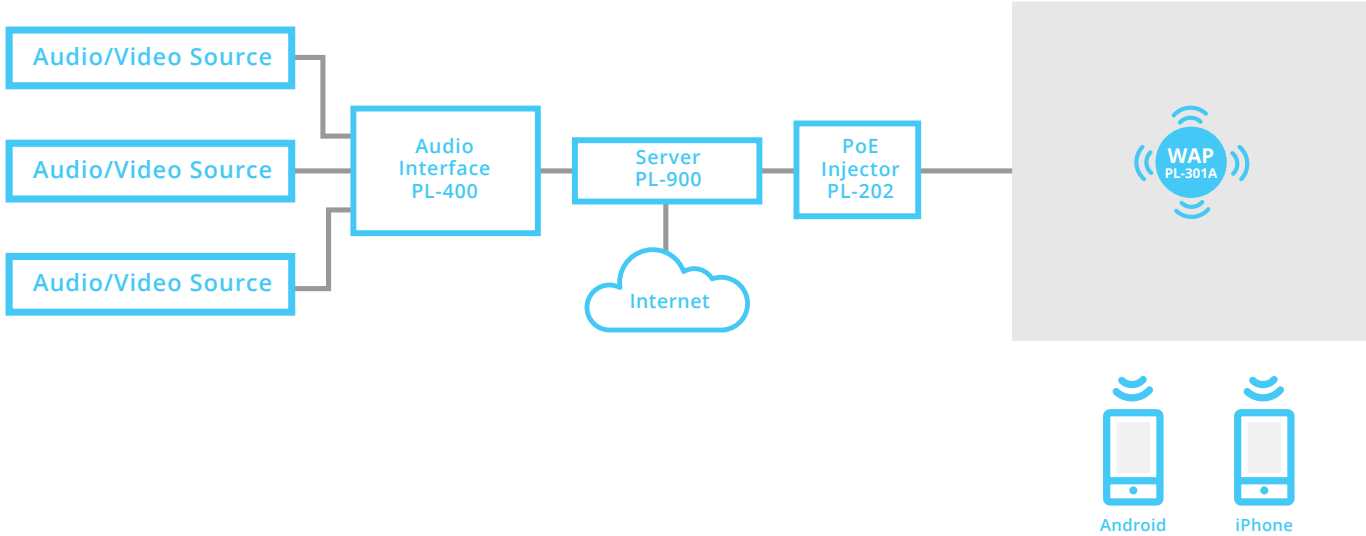

FEATURES

The ideal solution for providing a Wi-Fi audio stream from any audio video source to your client's smart phone that easily expands to fit your needs.

Key Features

PLS-900 ListenWiFi System	PL-301 WAP (Included)	Mobile App
Free automatic software updates via internet	Pre-configured for optimized WiFi audio	Free via Apple App Store or Google Play
Remotely view and adjust channel volume	Remotely powered via PoE LAN port	Simple and intuitive
Configurable internet pass-through	Dual band 2.4 and 5 GHz	Customizable with venue Logo
48kHz-16 Bit audio	Supports up to 100 users per WAP	Android 4.0 and iOS7 or greater
Up to 24 stereo (48 mono) inputs available	50 m (150 ft.) radius coverage area	Supports deep linking
Easily expandable	WAP expansion kits expand users and range	SDK available upon request

PLS-900 System

PL-330-E4 Expansion Kit

SINGLE WAP

MULTI WAP (EXPANSION KIT)