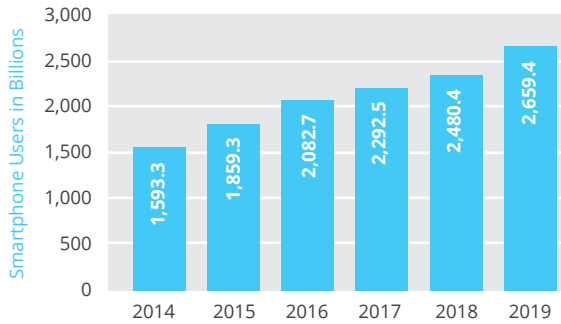

WHY LISTENWIFI?

ListenWiFi enhances any audio video application by easily streaming audio to Smartphones via Wi-Fi. Scalable, easy to install, and simple to use- ListenWiFi delivers crisp, clear audio to the palm of your hand.

- Simple yet Scalable
- Mission Critical Reliability
- No Monthly Fees

Why Stream?

Smartphone ownership has reached over 2 billion users worldwide, and is expected to pass the 2.5 billion user mark by the year 2019. In the United States alone, it is estimated that 68% of Smartphone users stream audio daily.