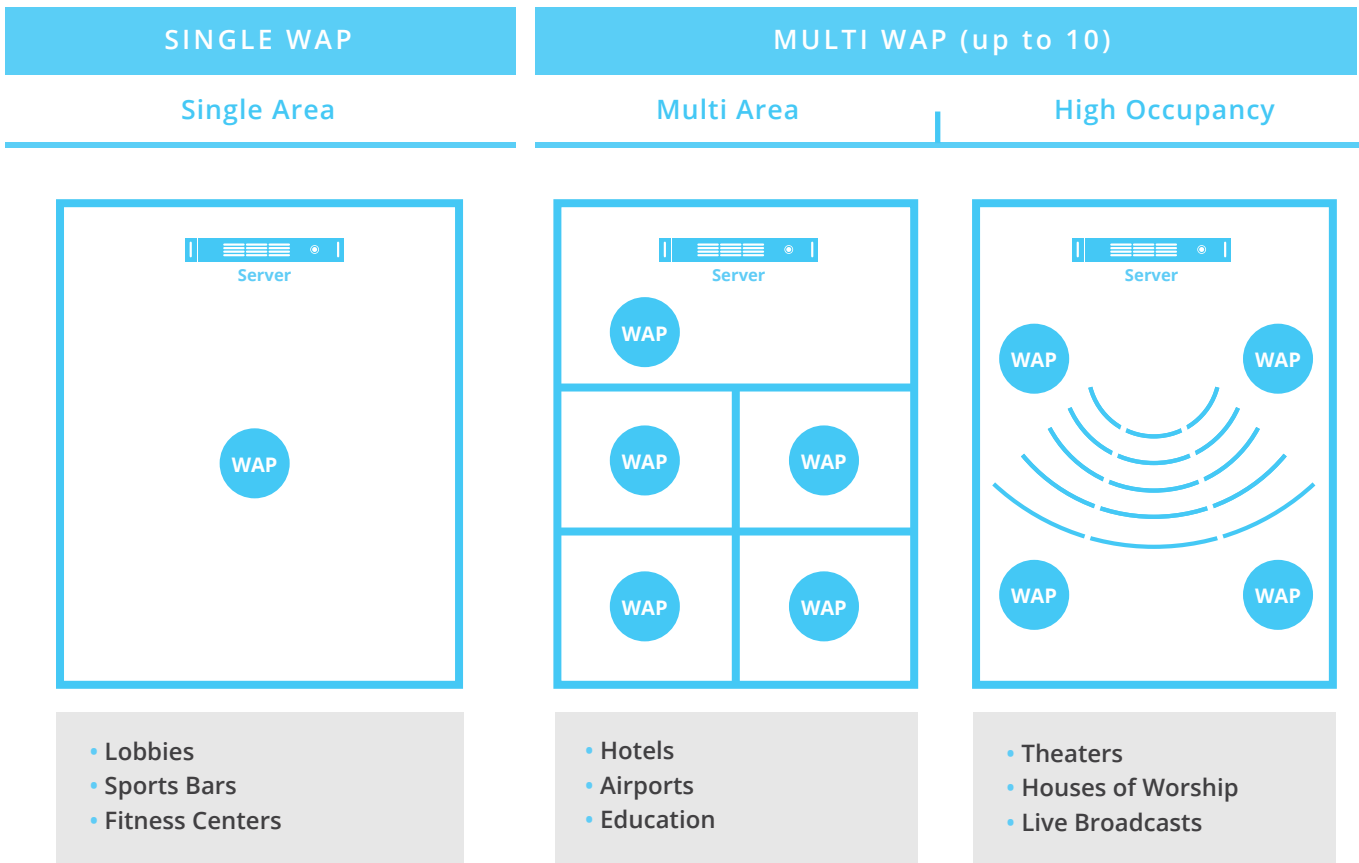

ListenWiFi

SIMPLY LISTEN

IT'S SIMPLE

Stream Any Audio to Your Own Smartphone

ListenWiFi puts the power of great audio in the palm of your hand by allowing you to listen to up to 48 channels via the ListenWiFi Access Point using your own smart phone.

3 EASY STEPS

Download the FREE ListenWiFi app from ListenWiFi.com.

Connect to the ListenWiFi wireless network.

Audio is delivered to your smart phone.

WHY LISTENWIFI?

ListenWiFi enhances any audio video application by easily streaming audio to Smartphones via Wi-Fi. Scalable, easy to install, and simple to use- ListenWiFi delivers crisp, clear audio to the palm of your hand.

FEATURES

The ideal solution for providing a Wi-Fi audio stream from any audio video source to your client's smart phone that easily expands to fit your needs.

Key Features

PLS-900 ListenWiFi System	PL-301 WAP (Included)	Mobile App
Free automatic software updates via internet	Pre-configured for optimized WiFi audio	Free via Apple App Store or Google Play
Remotely view and adjust channel volume	Remotely powered via PoE LAN port	Simple and intuitive
Configurable internet pass-through	Dual band 2.4 and 5 GHz	Customizable with venue Logo
48kHz-16 Bit audio	Supports up to 100 users per WAP	Android 4.0 and iOS7 or greater
Up to 24 stereo (48 mono) inputs available	50 m (150 ft.) radius coverage area	Supports deep linking
Easily expandable	WAP expansion kits expand users and range	SDK available upon request

PLS-900 System

PL-330-E4 Expansion Kit

SINGLE WAP

MULTI WAP (EXPANSION KIT)