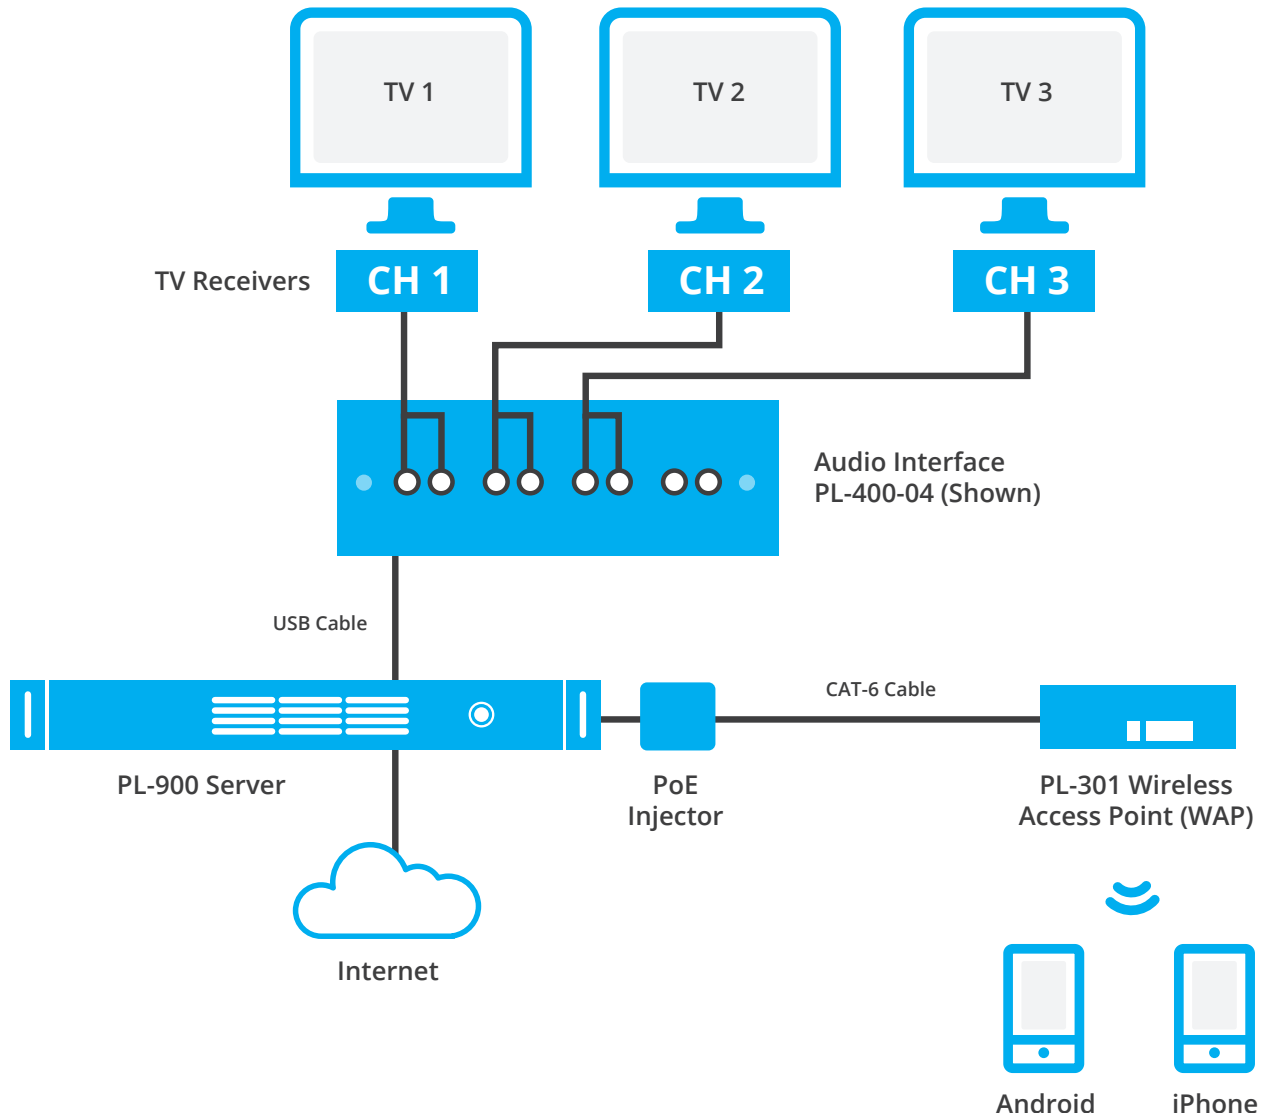

Key Features

-  Plug & Play
-  Mission Critical Reliability
-  No Monthly Fees

	WiFi Server PL-900	Audio Interface PL-400	Wireless Access Point PL-301	iPhone/Android Application
Key Features	Plug & Play	Simple phono audio connections	Preconfigured (no setup required)	Free
	Low latency	Dynamic channel configuration	Optimized for WiFi audio streaming	Simple to use
	Set-up via web browser	Variable audio delay for lip sync	Professional Grade	No charge for app updates
	Manage multiple servers via cloud interface	Simple volume setup via a web browser	Up to 60 users	Support Android 4.0 and greater and iOS 7 and greater
	Up to 24 simultaneous stereo audio channels	1 USB port drives 4 channels	Coverage area 150 ft (50 m.) radius	Customize with Venue Logo
Software Updates	Automatic via internet	NA	NA	Automatic via Apple Store and Google Play
Mounting	Single or desk mount (included)	Single, dual, or desk mount (included)	Wall or ceiling mount (included)	NA
Warranty	2 years	2 years	2 years	NA

WiFi Server

PL-900 (front and back)

Access Point

PL-301, Wireless Access Server

Audio Interface

PL-400-24-2RU

Also available in models:
PL-400-08-1R, PL-400-16-2R
PL-400-20-2R

The use of multiple access points or existing wireless networks is not supported. This ensures the delivery of optimum audio quality.