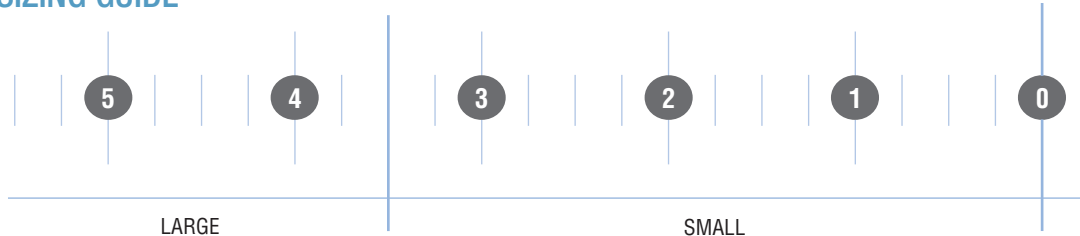

EM550GPL - Wireless Large

EM550GPS - Wireless Small

- Wireless, USB compatible plug and play
- Soft-touch painted surfaces for added comfort
- 2-year warranty

EM500GPL - Wired Large

EM500GPS - Wired Small

- USB/PS2 plug and play compatibility
- 6.5 ft. cord for flexible use
- Available in original black design
- 2-year warranty

SIZING GUIDE

Lay palm flat along guide to determine best mouse size for you.