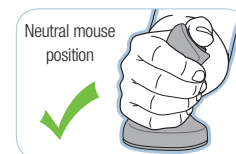

Ergonomic Mouse

This mouse is clinically proven* to alleviate pain and discomfort of repetitive stress injuries in the hand, wrist or arm associated with the use of traditional mice - which requires forearm pronation and may cause pressure on the wrist and carpal tunnel area. The 3M™ Ergonomic Mouse has earned an Ease-of-Use Commendation from the Arthritis Foundation® for its patented, vertical grip design that keeps your hand and wrist at a neutral angle, while the mouse works as a regular optical mouse. Grip the handle and rest your hand on the base. Use your thumb to left and right click. For right-handed use.

EM550GPL - Wireless Large

EM550GPS - Wireless Small

- Wireless, USB compatible plug and play
- Soft-touch painted surfaces for added comfort
- 2-year warranty

EM500GPL - Wired Large

EM500GPS - Wired Small

- USB/PS2 plug and play compatibility
- 6.5 ft. cord for flexible use
- Available in original black design
- 2-year warranty

SIZING GUIDE

Lay palm flat along guide to determine best mouse size for you.