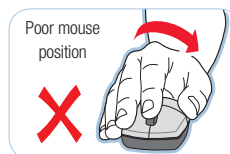

Ergonomic Mouse

This mouse is clinically proven* to alleviate pain and discomfort of repetitive stress injuries in the hand, wrist or arm associated with the use of traditional mice - which requires forearm pronation and may cause pressure on the wrist and carpal tunnel area. The 3M™ Ergonomic Mouse has earned an Ease-of-Use Commendation from the Arthritis Foundation® for its patented, vertical grip design that keeps your hand and wrist at a neutral angle, while the mouse works as a regular optical mouse. Grip the handle and rest your hand on the base. Use your thumb to left and right click. For right-handed use.

EM550GPL - Wireless Large

EM550GPS - Wireless Small

- Wireless, USB compatible plug and play
- Soft-touch painted surfaces for added comfort
- 2-year warranty

EM500GPL - Wired Large

EM500GPS - Wired Small

- USB/PS2 plug and play compatibility
- 6.5 ft. cord for flexible use
- Available in original black design
- 2-year warranty

SIZING GUIDE

Lay palm flat along guide to determine best mouse size for you.