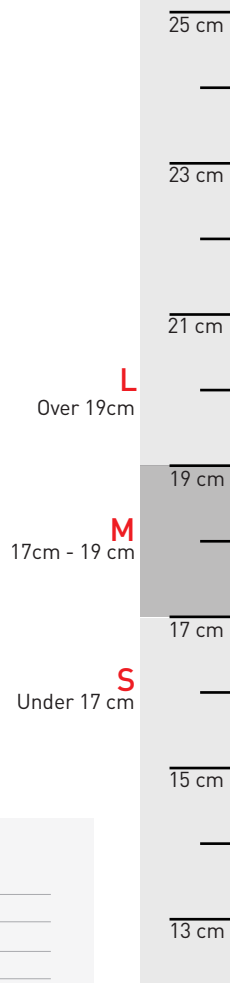

17° neutral tilt for optimal comfort and control

Available for both right- and left-handed users

Top: Open hand relaxed posture
Bottom: Precision mode

Free From the Wire

- New wireless technology
- Built-in rechargeable battery
- Up to two weeks of battery life
- Includes a micro USB charging cable

Button Functions

Contour Mouse has five buttons, including a proper, full-size third (middle click) button. The three buttons on top are elongated so that your fingers can rest and click without having to flex.

Find Your Size

Your hand should be able to rest upon the Contour Mouse and support your full palm from underneath. To find your perfect size, you should measure the length from the tip of the middle finger to the first crease of the wrist.

Length	Your Size	Left	Right
Over 19 cm	L	•	•
17-19 cm	M	•	•
Under 17 cm	S		•

Technical Specifications

Type	Hand and wrist posture corrective computer mouse
Ergonomic	Yes
Tilt angle	17 degrees
Tracking method	Pixart PMW3330, IR Sensor
Suitable for stationary workstation	Yes
Suitable for narrow work space	Yes
Suitable for laptop and compact keyboards	Yes
Suitable for wide keyboards with numeric keys	Yes
Cursor speed precision (dpi)	10 speeds (800, 1000, 1200, 1400, 1600, 1800, 2000, 2200, 2400, 2800)
Buttons/functions	5
Available in different sizes	Yes
Right hand versions (sizes)	3 (S-M-L)
Left hand version (sizes)	2 (M-L)
Connection	Wireless USB Receiver
Width	8.3 - 9.8 cm
Height	4.3 - 5.2 cm
Depth	12.8 - 15.3 cm
Installation	Plug-and-Play
Driver needed	No
Colour	Grey metal
Warranty	2 year from date of purchase
Compatibility	PC and Mac
Operating systems	Microsoft Windows 7 or newer Mac OS 10.8 or newer