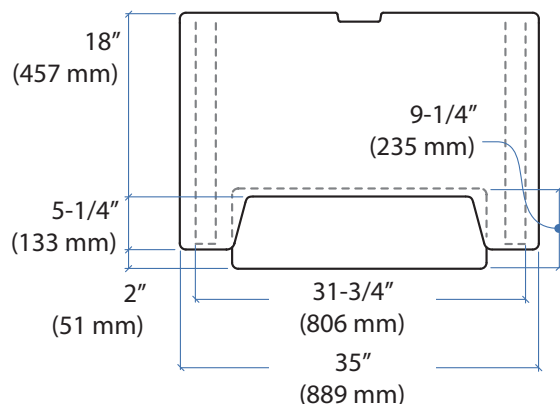

WorkFit-T, Sit-Stand Desktop Workstation

Weight Capacity

Dimensions

© 2014 Ergotron, Inc. rev. 11/25/2014 DIM-WFT Content is subject to change without notification

Americas Sales and Corporate Headquarters