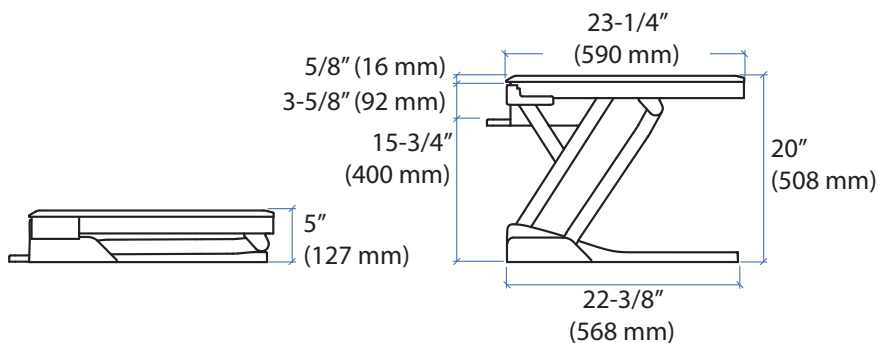

WorkFit-T, Sit-Stand Desktop Workstation

Weight Capacity

Dimensions

© 2014 Ergotron, Inc. rev. 11/25/2014 DIM-WFT Content is subject to change without notification

Americas Sales and Corporate Headquarters