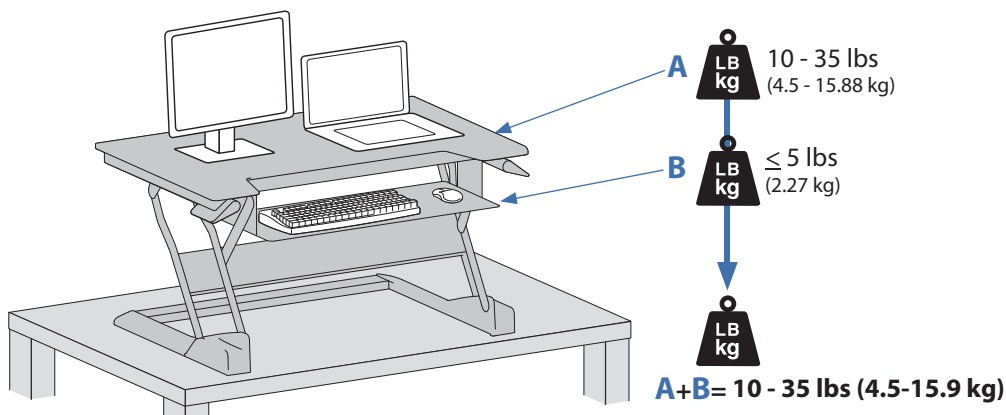

WorkFit-T, Sit-Stand Desktop Workstation

Weight Capacity

Dimensions

© 2014 Ergotron, Inc. rev. 11/25/2014 DIM-WFT Content is subject to change without notification

Americas Sales and Corporate Headquarters