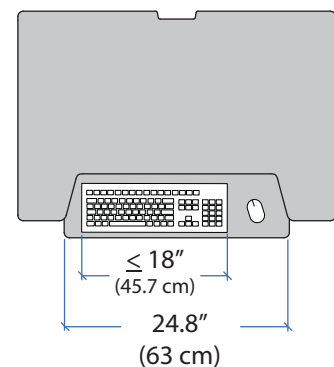

WorkFit-T, Sit-Stand Desktop Workstation

Weight Capacity

Dimensions

© 2014 Ergotron, Inc. rev. 11/25/2014 DIM-WFT Content is subject to change without notification

Americas Sales and Corporate Headquarters