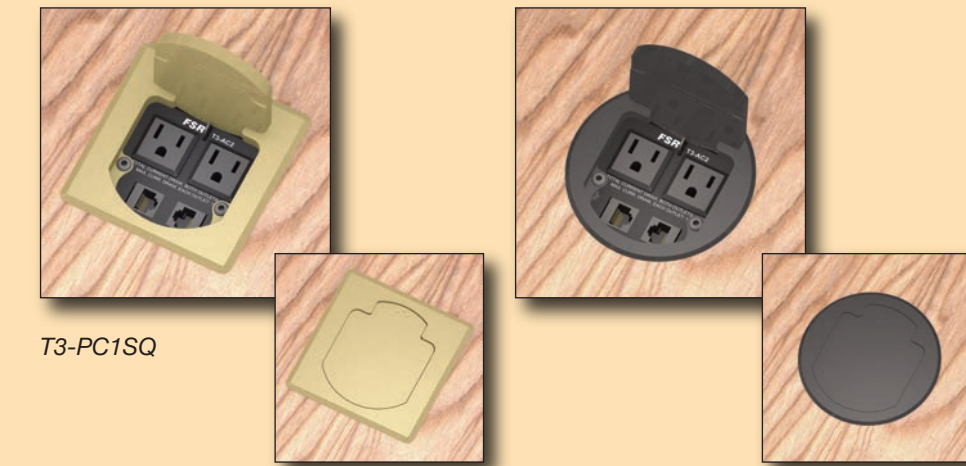

T3-AC2, T3-AC2-CP

T3-PC1SQ

US Patent US D553,306 S