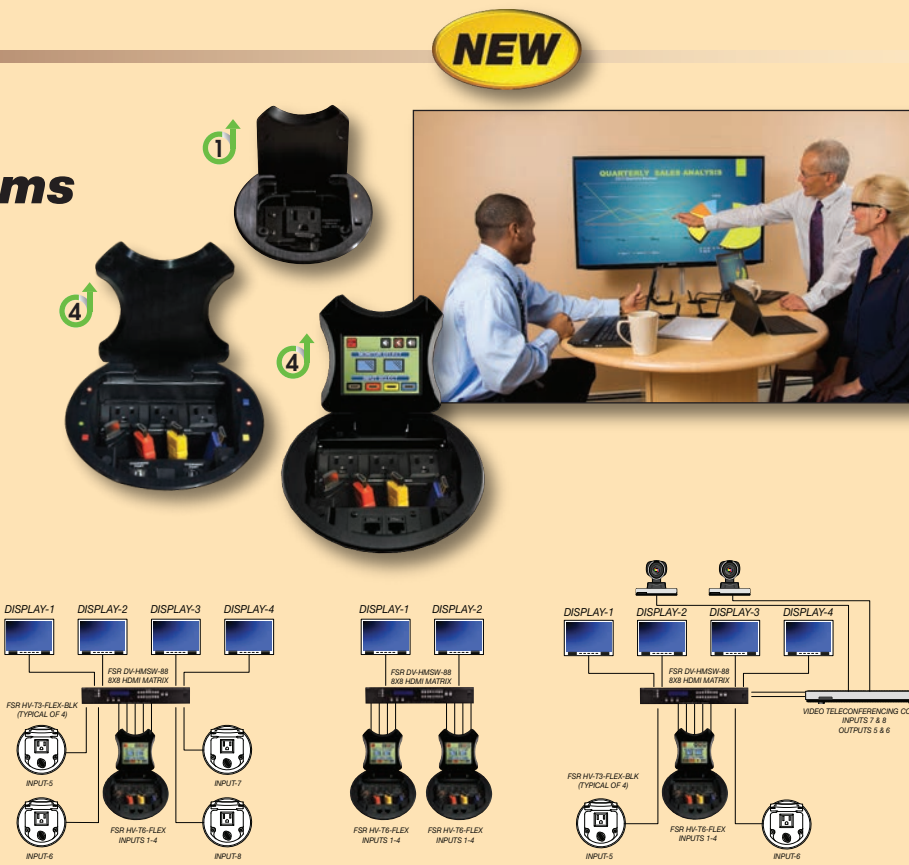

Check out our new line of Collaborative Tables

You can install it in your table, go to your favorite furniture manufacturer, or order a table from FSR. We stock several tables for a quick delivery, but you can also select any color table from the Wilson Art laminates.