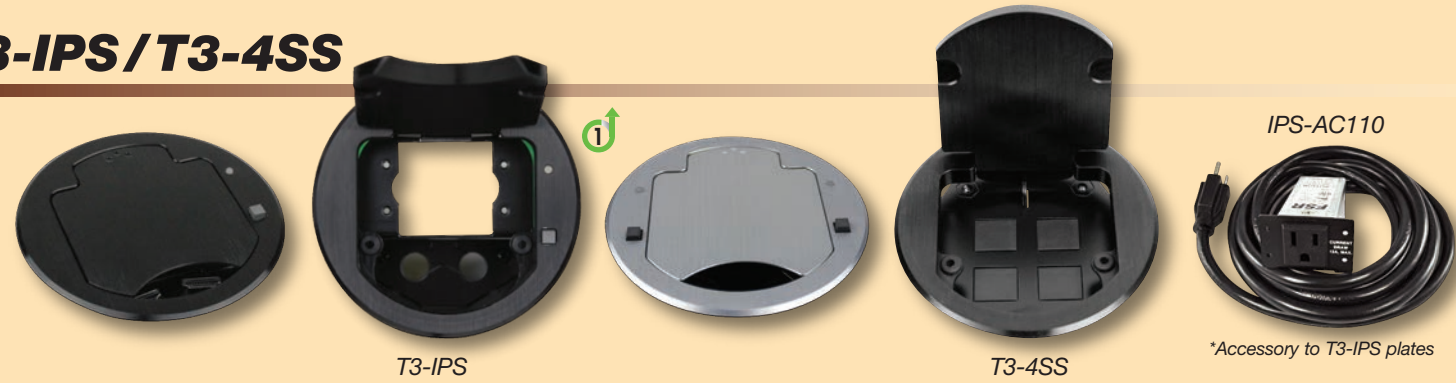

## T3-IPS/T3-4SS

Whatever the cabling scenario may be, the T3-IPS table boxes have it covered. The box interior is ready to accept the appropriate combination of FSR's IPS connector plates with two IPS spaces provided. Brackets with cable pull openings are provided for; a single cable (HDMI or Display Port), 1 HD-15 (VGA) cable with 1/8" audio cable or two HDMI or Display Port cables to be stored safely under the cover and easily deployed when needed.

## TB Series Table Boxes

The new **TB-BOSE** and **TB-BOSE-IPS** table boxes are tilt top style table boxes designed specifically to contain a Bose™ FreeSpace 3 Surface-Mount Satellite Cube Speaker, the TB-BOSE has space for the speaker only. The TB-BOSE-IPS has space for the speaker and up to four (4) IPS (Intelligent Plate Solutions) insert plates.

Speaker provided by customer.

The **TB-IPS** is a tilt top style box that can be easily custom configured for any job. The unit has openings for up to (8) single IPS insert plates or a variety of multiple plate arrangements.