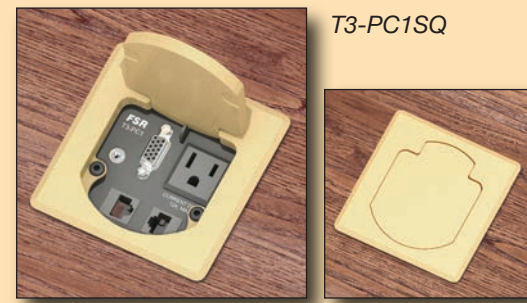

## T3-PC1, T3-PC1D, T3-PC1-CP

US Patent US D553,306 S

The T3-PC1 can be installed in tables 3/4" to 2 1/2" thick. They are shipped with 3" installation screws and the components listed below.

T3-PC1D-CP

T3-PC1D-CP  
Shown with round cover in brass.