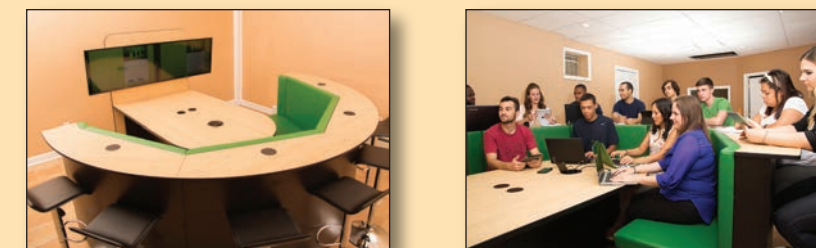

Check out our new line of Collaborative Tables

You can install it in your table, go to your favorite furniture manufacturer, or order a table from FSR. We stock several tables for a quick delivery, but you can also select any color table from the Wilson Art laminates.