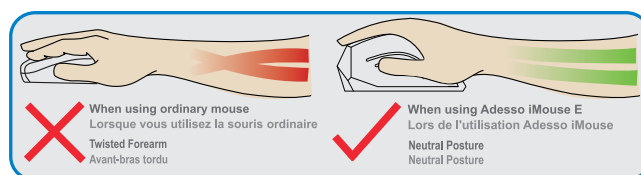

Specifications:

Tracking Method	Laser
DPI Resolution	4 Levels (400/800/1600/3200) DPI
Buttons	6 Buttons (Left & Right Click, Back & Forward, DPI Switch, Scroll Wheel and Middle Button)
LED Color	Blue
Hand Orientation	Right
Dimensions	5 x 2.8 x 2.8 in. (127 x 71 x 71 mm)
Weight	0.3 lb. (113g)
Cable Length	6 ft. (1.8 m)

Requirements:

Operating System	Windows® 8 / 7 / Vista / XP / 2000 Mac® OS X 10.4 & above
Connectivity Interface	USB Port

Includes:

Adesso iMouse™ E2
Quick Start Guide

Shipping Information:

Item	UPC Code	Package Dimensions	Package Weight	Qty/Carton
iMouse® E2	783750007061	150 x 90 x 18 mm	400 g	10/40