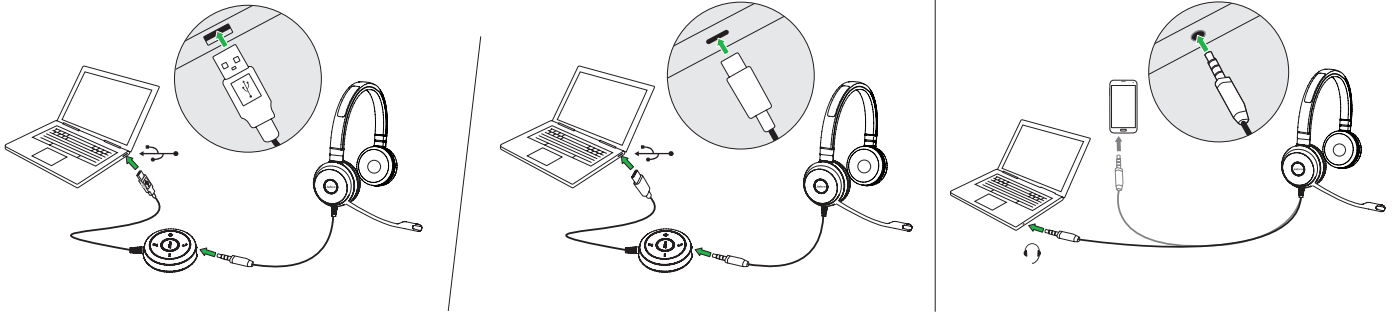

Plug and Play setup

Works straight out of the box. Installation is as easy as simply plugging it in to the USB or USB-C port on your laptop. The Jabra Evolve 40 has a 3.5mm jack which can also be used for smart devices.

All day comfort

Built for style and comfort with soft leatherette ear cushions. Adjustable headband lets you find the perfect fit.

At a glance:

Jabra Evolve 40

- Find inspiration between calls. Enjoy your music with amazing sound throughout the day
- Stay in the zone and avoid interruptions. Integrated busylight notifies colleagues to avoid interruptions
- Flexible connectivity. Connect using USB or jack

Works with

Jabra.com/ANC

How to use

	Features	Benefits	Jabra Evolve 40
Connectivity	USB or USB-C ¹	Plug and Play connectivity to PC	•
	Certification	Skype for Business, Cisco, Avaya and more	•
Audio	Passive noise cancellation	Protects you against high frequency noise just by wearing the headset	•
	Wideband Audio/HD Voice	High quality audio for best possible sound	•
Ease of use	Call management	Intuitive in-line controller for greater call control	•
	Busylight	Integrated busylight acts as a 'do not disturb' signal	•
	Discreet boom arm	Boom arm with magnet that integrates into the headband when not on a call or when on the go	•
Compatibility	For compatibility information go to Jabra.com		  

¹USB-C connection is optimized for computers. USB-C connection with a mobile phone or tablet may give reduced performance.