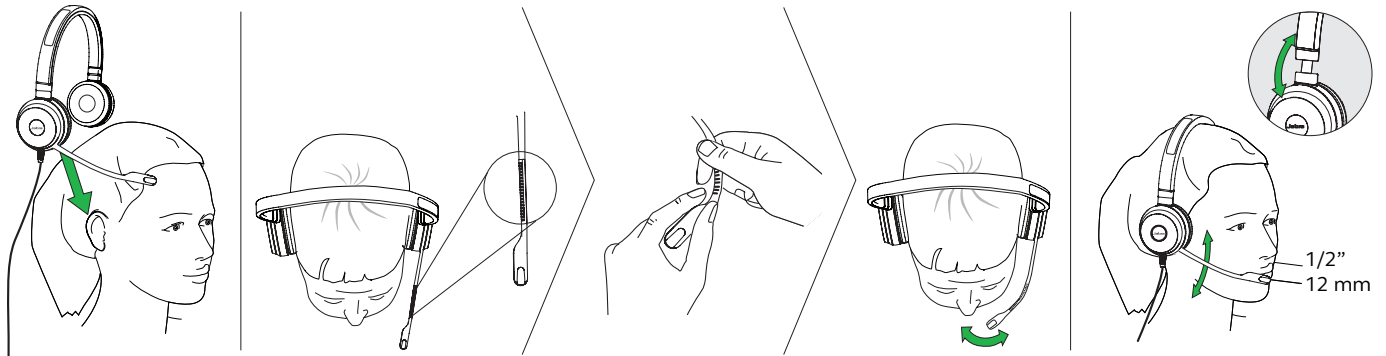

How to use

	Features	Benefits	Jabra Evolve 40
Connectivity	USB or USB-C¹	Plug and Play connectivity to PC	•
	Certification	Skype for Business, Cisco, Avaya and more	•
Audio	Passive noise cancellation	Protects you against high frequency noise just by wearing the headset	•
	Wideband Audio/HD Voice	High quality audio for best possible sound	•
Ease of use	Call management	Intuitive in-line controller for greater call control	•
	Busylight	Integrated busylight acts as a 'do not disturb' signal	•
	Discreet boom arm	Boom arm with magnet that integrates into the headband when not on a call or when on the go	•
Compatibility	For compatibility information go to Jabra.com		

¹USB-C connection is optimized for computers. USB-C connection with a mobile phone or tablet may give reduced performance.