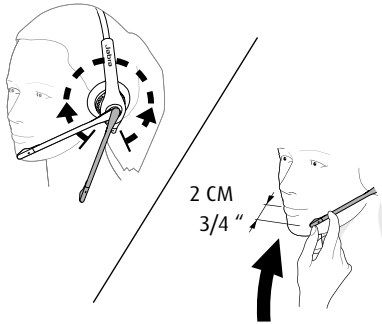

## How to wear

Jabra Biz 1500 has a 270° boom arm so it can be easily adjusted without breaking.

Duo or mono available. Adjustable headband

**PRÉSENCE**  
www.presence.qc.ca  
418.681.2470

Features	Jabra Biz 1500 QD Duo	Jabra Biz 1500 QD Mono	Jabra Biz 1500 USB Duo	Jabra Biz 1500 USB Mono
Connectivity* – how many devices	1	1	1	1
User sound protection (PeakStop™)	Yes	Yes	Yes	Yes
Digital Signal Processing	No	No	Yes	Yes
Noise cancelling microphone	Yes	Yes	Yes	Yes
Microphone (G-MOS, Tx, CC)	4.3	4.3	4.3	4.3
Speaker (HD-Voice/wideband - up to)	4.5	4.5	6.8	6.8
Boom arm adjustable	270°	270°	270°	270°
Boom arm flexible	Yes	Yes	Yes	Yes
USB-Controller	No	No	Yes	Yes
Cord length (cm)	95	95	230	230
Ear cushions	Foam	Foam	Foam	Foam
Wearing styles	Headband	Headband	Headband	Headband
Headset weight (g)	115	88	146	119,5
<b>Compatibility</b>	For compatibility information go to <a href="http://Jabra.com">Jabra.com</a>			