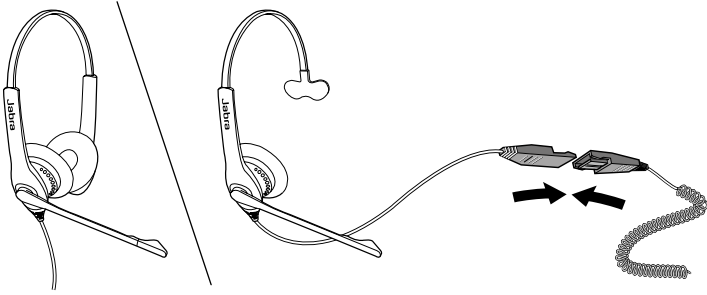

How to connect

Duo or mono available with QD connectivity (USB available)

QD connectivity