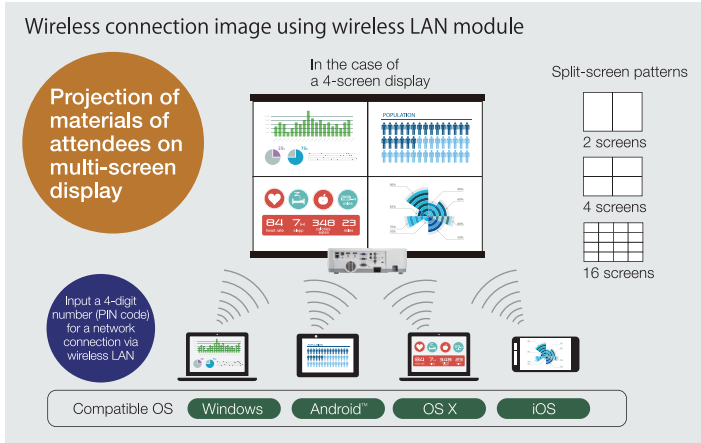

### MultiPresenter

MultiPresenter is application software that lets you display your device's screen (PC, tablet, smart phone, etc.) on the receiver projectors via wired or wireless LAN. MultiPresenter is free and available on Windows, Mac, iOS, and Android. MultiPresenter can send images from your various devices, which enables you to display real-time images with the internal camera or web pages on the smart devices in combination with a file sharing application.

#### Desktop Version (Win/Mac)

Computer audio and video data (audio can be transmitted only when using Windows) can be transmitted via a wireless or wired LAN.

- **Easy Connection**  
Input a 4-digit number (PIN code) for a network connection via wireless LAN.
- **Multiple devices (maximum of 16 screens) can display at the same time and simultaneously display onto multiple receiving projectors.**
- **Projector control**

#### Mobile Version (Android/iOS)

You can transmit files, photos, camera images, files of web pages, and other information stored on Android or iOS devices via a wireless LAN.

- **Easy Connection**  
Input a 4-digit number (PIN code) for a network connection via wireless LAN.
- **Multiple devices (maximum of 16 screens) can display at the same time and simultaneously display onto multiple receiving projectors.**
- **Projector control**