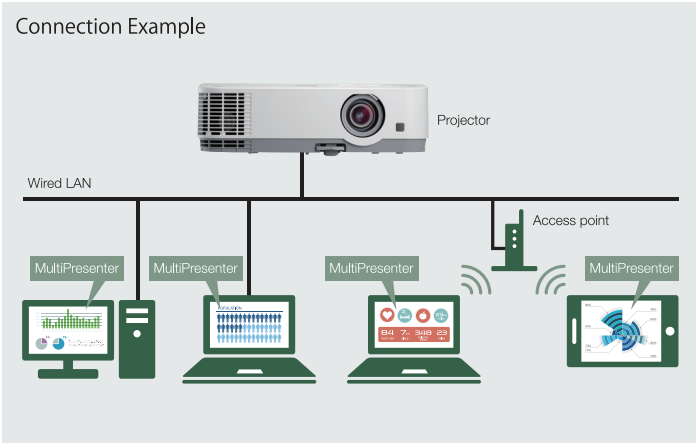

### MultiPresenter

MultiPresenter is application software that lets you display your device's screen (PC, tablet, smart phone, etc.) on the receiver projectors via wired or wireless LAN. MultiPresenter is free and available on Windows, Mac, iOS, and Android. MultiPresenter can send images from your various devices, which enables you to display real-time images with the internal camera or web pages on the smart devices in combination with a file sharing application.

#### Desktop Version (Win/Mac)

Computer audio and video data (audio can be transmitted only when using Windows) can be transmitted via a wireless or wired LAN.

- **Easy Connection**  
Input a 4-digit number (PIN code) for a network connection via wireless LAN.
- **Multiple devices (maximum of 16 screens) can display at the same time and simultaneously display onto multiple receiving projectors.**
- **Projector control**

#### Mobile Version (Android/iOS)

You can transmit files, photos, camera images, files of web pages, and other information stored on Android or iOS devices via a wireless LAN.

- **Easy Connection**  
Input a 4-digit number (PIN code) for a network connection via wireless LAN.
- **Multiple devices (maximum of 16 screens) can display at the same time and simultaneously display onto multiple receiving projectors.**
- **Projector control**