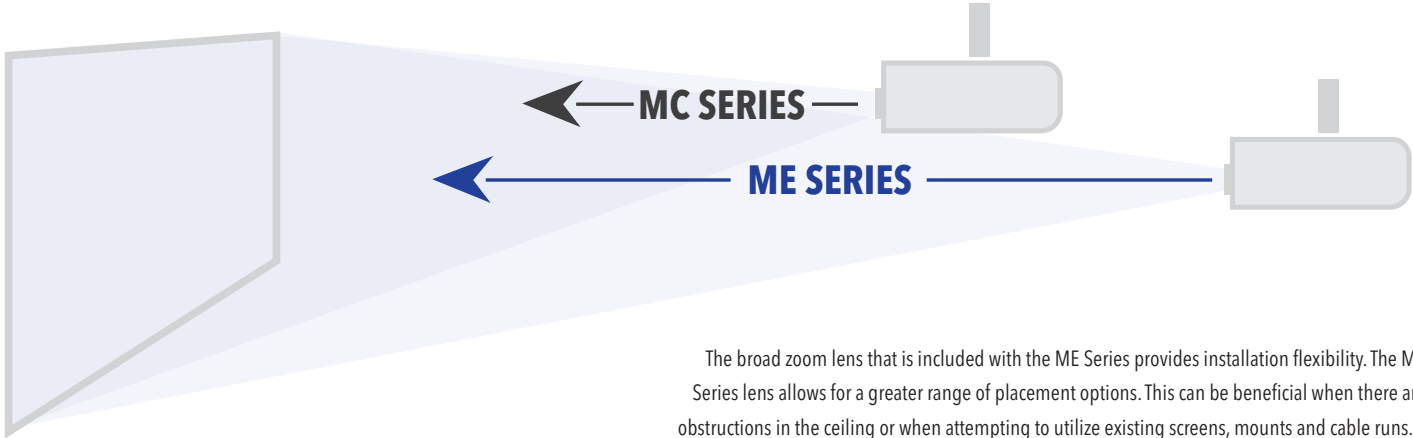

## Zoom Lens Comparison

The broad zoom lens that is included with the ME Series provides installation flexibility. The ME Series lens allows for a greater range of placement options. This can be beneficial when there are obstructions in the ceiling or when attempting to utilize existing screens, mounts and cable runs. A broad zoom lens can reduce installation costs and ensure sharp images that fill the screen properly.