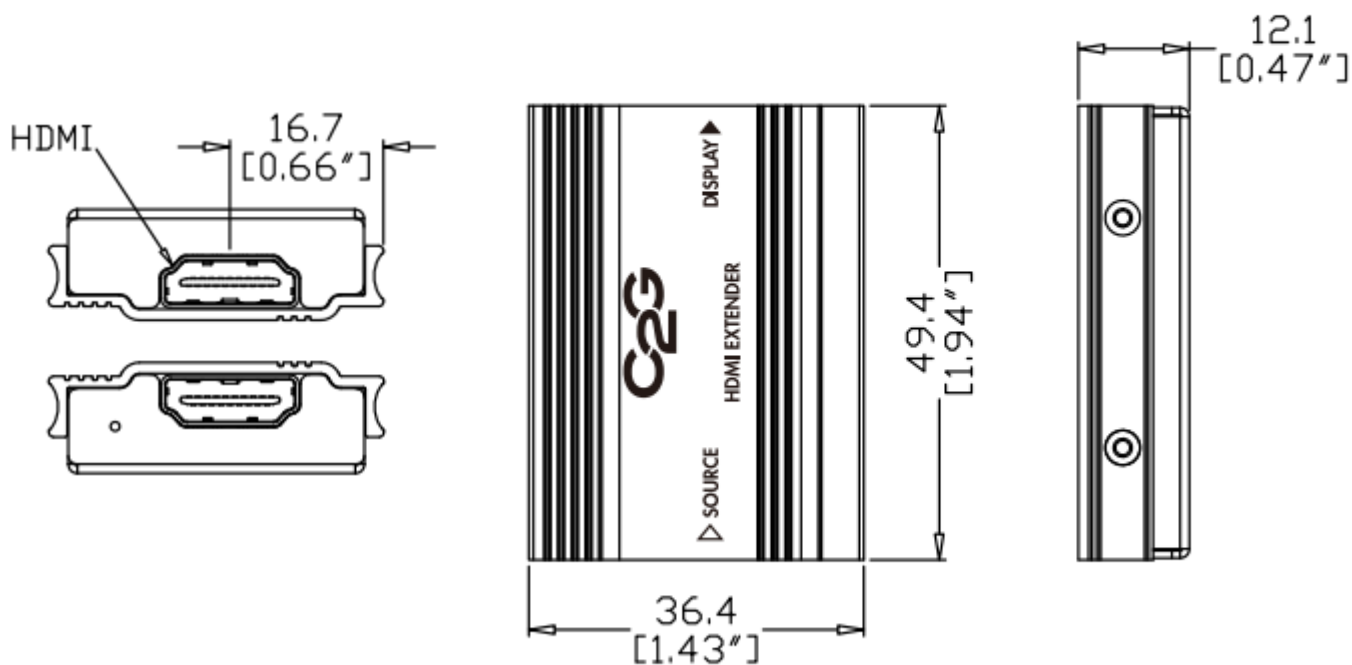

SPECIFICATION SHEET

HDMI In-Line Extender

- Supports resolutions up to 4K
- Extends HDMI A/V signal up to 82ft (25m) @ Full HD (1920 x 1080), or 50ft (15m) @ UHD (3840 x 2160)
- May require external power (see p/n: 42223)
- Auto EQ adjustments
- TAA compliant

 **PRÉSENCE**
www.presence.qc.ca
☎ 418.681.2470

CABLES TO GO

Specifications: HDMI In-Line Extender

Electrical Characteristics:

Max Resolutions Supported:	UHD (3840 x 2160) (4096 x 2160) Full HD (1920 x 1080p)
Features Supported:	3D, 4K, HDCP compliant
Distance Supported:	UHD (3840 x 2160) @ 50ft (15m) Full HD (1920 x 1080) @ 82ft (25m)
TMDS Clock Rate:	300MHz

Physical Characteristics:

Operating Temperature:	0°C ~ 40° C
Storage Temperature:	-10°C ~ 60°C
Humidity:	0~80% RH
Dimensions (HxWxD):	10 x 50 x 36mm
Enclosure:	Metal
Approvals:	CE

Part Number	Description	Weight (lbs)
41365	HDMI In-Line Extender	0.13