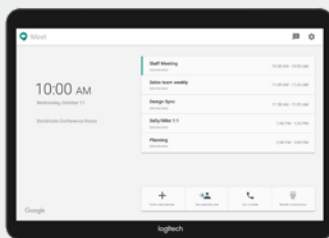

Google Cloud