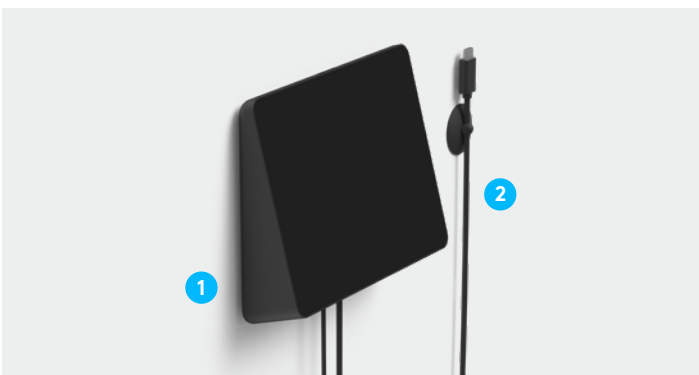

WALL MOUNT

1. **1 Flush Mounts to Any Wall:** The plate and cleat construction adds virtually no thickness for a sleek appearance.
2. **2 HDMI Cable Cinch:** Hang an HDMI cable for easy access when deployed with applications that support wired content sharing.