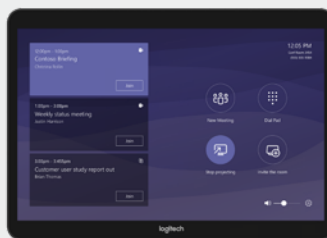

### PART NUMBERS AND UPC

Part #: 939-001796  
UPC: 97855147400

Google Cloud

Microsoft

zoom

[www.logitech.com/tap](http://www.logitech.com/tap)

Logitech Inc. 7700 Gateway Blvd., Newark, CA 94560  
Published January 2019