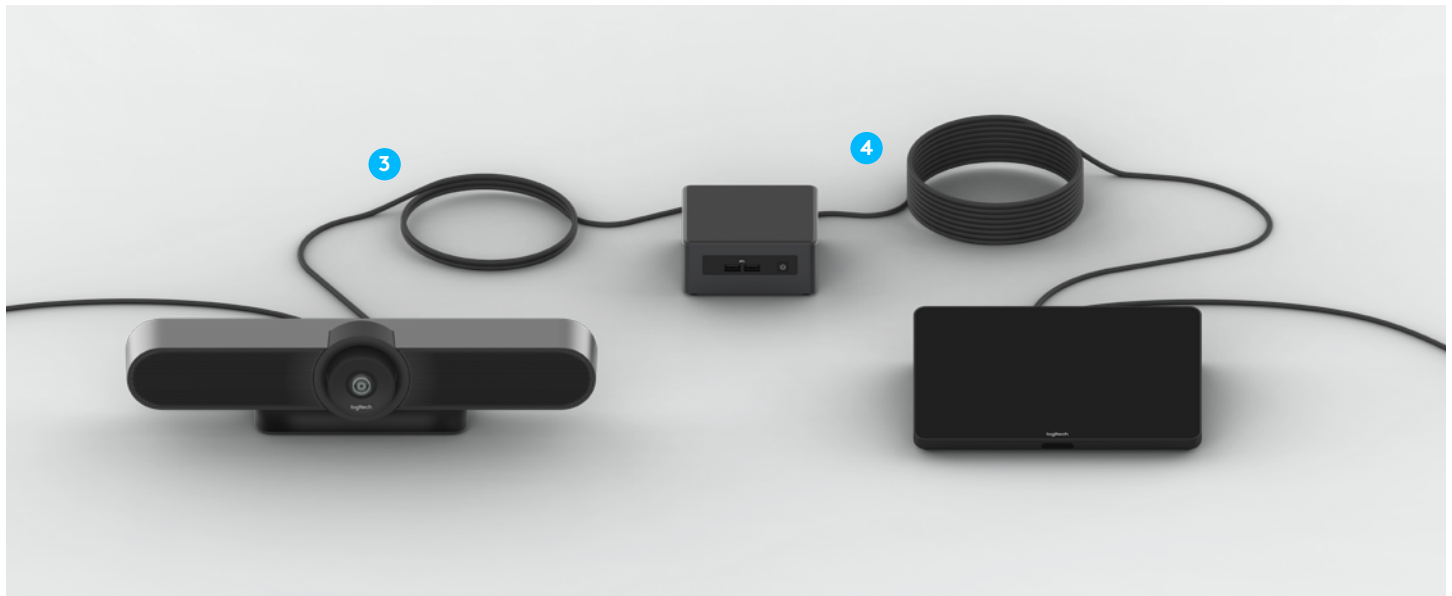

## PC MOUNT

- 1 Cable Retention:** Two-piece cable retention clamp relieves strain and keeps USB, HDMI, power, and network cables tight and secure.
- 2 Fits Most SFF PCs:** Robust steel mount fits small form factor (SFF) and Chromebox computers and mounting plates with a 75mm or 100mm VESA pattern.

- 3 Hideaway Design:** Includes hardware to mount a PC behind a display on the wall, or beneath a table.

## LOGITECH STRONG USB CABLE

- 1 In-Wall Rated:** Aramid-reinforced, plenum-rated and Eca compliant for high pull-strength and durability in walls, above ceilings, or within standard 3/4" conduit.
- 2 Stays Connected:** Together with Tap's internal cable retention and strain relief systems, Logitech Strong USB stays securely connected, even when users move Tap around the room.
- 3 Compatible:** With support for USB 3.1, 3.0, and 2.0, the active optical cable is compatible with self-powered USB Type C devices like MeetUp and Rally Camera, or any USB Type C hub with its own power supply.
- 4 Hides the Computer:** Available in 10 and 25 meter (32.8 and 82 ft) lengths so you can move the meeting room computer — and its noise, heat, and cabling — away from participants and out of sight.