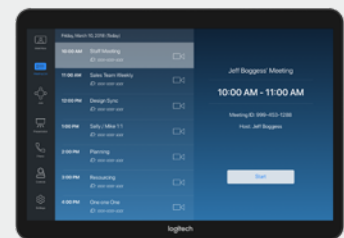

### PART NUMBERS AND UPC

Part #: 939-001796  
UPC: 97855147400

Google Cloud

Microsoft

zoom

[www.logitech.com/tap](http://www.logitech.com/tap)

Logitech Inc. 7700 Gateway Blvd., Newark, CA 94560  
Published January 2019