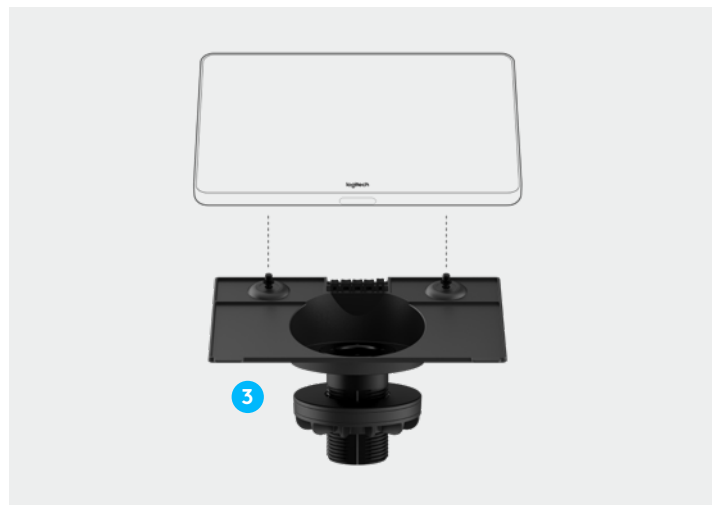

1. **3 Cable Management:** Supports down-routing of cables through the grommet for a clean appearance.