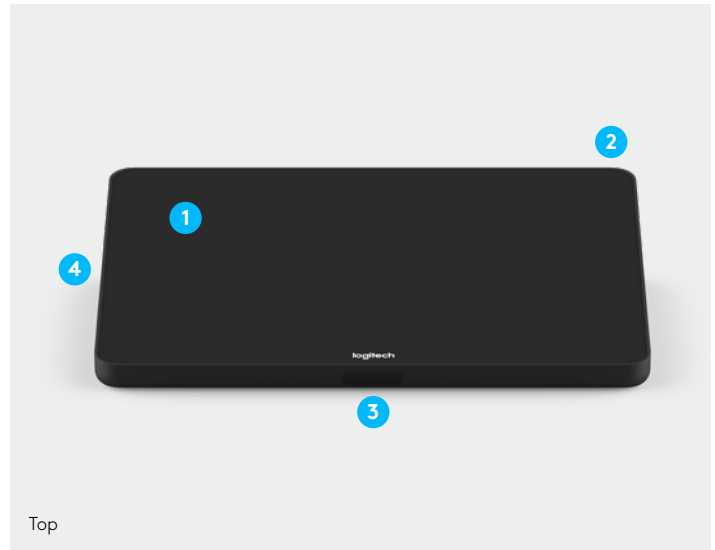

1. **1 10.1" touch display:** Spacious and responsive touch screen resists fingerprints and glare for high legibility and easy operation.
2. **2 Silent enclosure:** The sleek, fan-free design provides a comfortable 14° angle for easy reading while creating space for connections, cables, and retention mechanisms.
3. **3 Always-on readiness:** Built-in motion sensor saves power when idle, and powers on when a person approaches.
4. **4 Headphone jack:** Extends the host computer's wired audio capabilities to the tabletop, ideal for private conversations and for the hearing-impaired.
5. **5 Dual cable exits:** A sturdy metal cover with removable bottom and rear exits keep cables tidy and secure.
6. **6 Built-in cable retention:** To keep connections tight, Tap features a comprehensive strain relief and retention system, hidden entirely within its enclosure.
7. **7 USB accessory port:** Connect an accessory such as a USB speakerphone, or connect a second Tap for applications that support screen replication.
8. **8 Multiple mounting options.** A built-in 100mm VESA pattern is compatible with thousands of third-party mounts and accessories. Optional table, riser, and wall mounts offer even more flexibility.
9. **9 HDMI input for content sharing:** Provides instant wired content sharing when used with Google Hangouts Meet hardware, Microsoft Teams Room, and Zoom Rooms.
10. **10 Anti-theft protection:** Keep Tap securely in place by connecting a security cable to one of Tap's two Kensington lock slots, one on the bottom and another at the back.
11. **11 In-wall rated cabling:** The included 10m (32.8 ft) Logitech Strong USB cable offers high pull strength and is both plenum-rated and Eca certified for cable runs in walls, above ceilings, and through conduit.