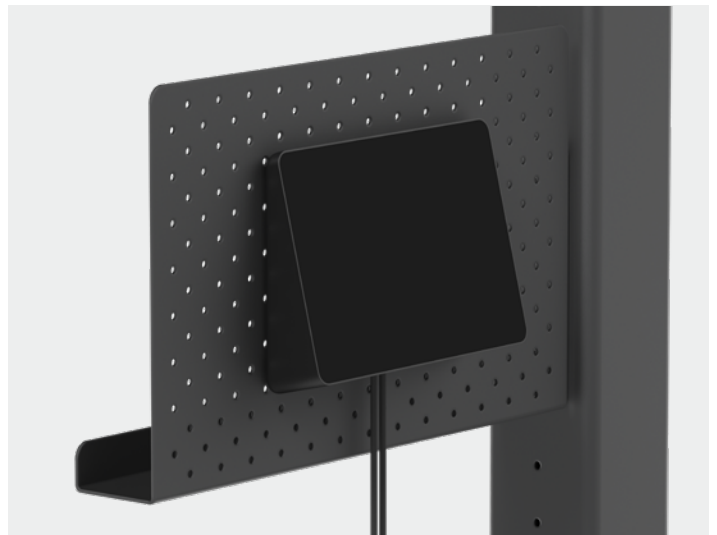

MOUNTING OPTIONS

With mounts and in-wall rated cabling that support a wide range of layouts and sizes, Logitech Tap lets you deploy the same user experience in every room. Secure in place, optimize cable routing, and add 180° rotation with Tap Table Mount. For better visibility in larger rooms, Tap Riser Mount elevates the screen to 30°. Tap Wall Mount frees valuable table space in small rooms. A built-in 100mm VESA pattern supports thousands of third-party mounts and accessories.

TABLE MOUNT

RISER MOUNT

WALL MOUNT

100mm VESA

LOGITECH STRONG USB CABLE

The innovative Logitech Strong USB cable combines the plug-and-play ease of USB with the pull strength and in-wall ratings of specialized cabling. At 10 meters (32.8 ft), the included Logitech Strong USB cable delivers twice the length of the longest ordinary USB cables. And because Logitech Strong USB is aramid-reinforced, plenum-rated, and Eca certified, you can hide cabling in walls, above ceilings, or within standard 3/4" conduit.

Logitech Strong USB is also available in 25 meter (82 ft) length for larger rooms and longer runs.

1. **1 In-Wall Rated:** Plenum-rated and Eca compliant for in-wall and conduit runs.
2. **2 Tight Connection:** Works with the Tap cable retention system to keep connections tight.
3. **3 High Durability:** Aramid-reinforced for high pull-strength and durability.