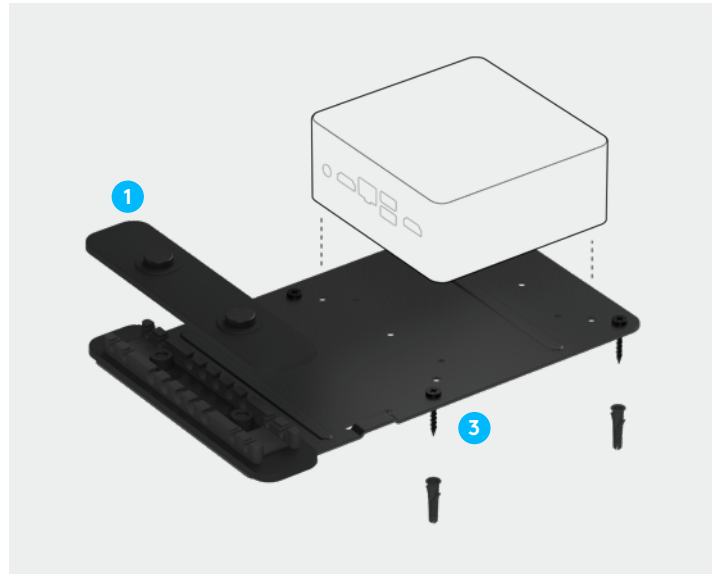

### WALL MOUNT

- 1 Flush Mounts to Any Wall:** The plate and cleat construction adds virtually no thickness for a sleek appearance.
- 2 HDMI Cable Cinch:** Hang an HDMI cable for easy access when deployed with applications that support wired content sharing.

- 3 In-Wall Cabling:** Supports Tap's rear and bottom cable exits so you can route cabling either within or down the wall.

## PC MOUNT

- 1 Cable Retention:** Two-piece cable retention clamp relieves strain and keeps USB, HDMI, power, and network cables tight and secure.
- 2 Fits Most SFF PCs:** Robust steel mount fits small form factor (SFF) and Chromebox computers and mounting plates with a 75mm or 100mm VESA pattern.

## LOGITECH STRONG USB CABLE

- 1 In-Wall Rated:** Aramid-reinforced, plenum-rated and Eca compliant for high pull-strength and durability in walls, above ceilings, or within standard 3/4" conduit.
- 2 Stays Connected:** Together with Tap's internal cable retention and strain relief systems, Logitech Strong USB stays securely connected, even when users move Tap around the room.
- 3 Compatible:** With support for USB 3.1, 3.0, and 2.0, the active optical cable is compatible with self-powered USB Type C devices like MeetUp and Rally Camera, or any USB Type C hub with its own power supply.
- 4 Hides the Computer:** Available in 10 and 25 meter (32.8 and 82 ft) lengths so you can move the meeting room computer — and its noise, heat, and cabling — away from participants and out of sight.