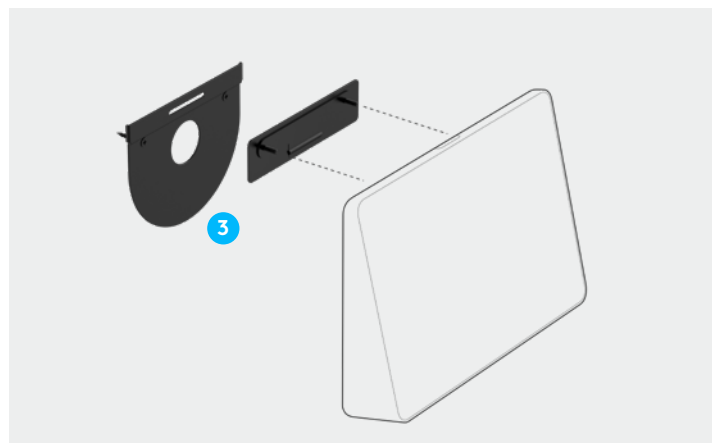

1. **3 In-Wall Cabling:** Supports Tap's rear and bottom cable exits so you can route cabling either within or down the wall.