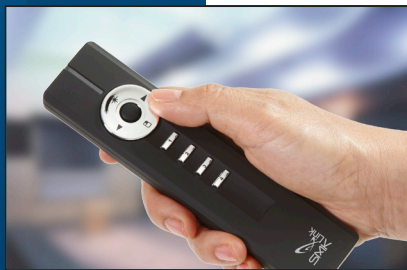

# Jade<sup>VP4910</sup> Presentation Remote

At last, a PowerPoint® remote control for professional presenters and C-level executives.

Step up to the gold standard for presentation remote controls — the award-winning RemotePoint® Jade presentation remote. It features a bright green laser pointer and a 150' RF wireless range.