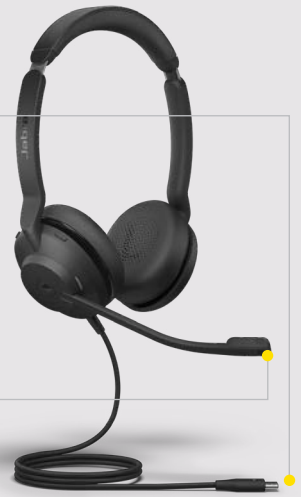

Instant 'do not disturb' sign.

The Evolve2 30 automatically knows when you need peace and quiet, with an integrated busylight that turns on automatically when you're on a call. You can also turn it on manually to signal 'do not disturb' mode.

Future-proof tech that gets better with age.

Upgradeable platform that will add even more value to your investment, with future firmware upgrades through Jabra Xpress.

¹ Based on Jabra calculations, compared to Evolve 30.

HOW TO START

Plug the Jabra Evolve2 30 into either a USB-A or USB-C port on your computer (depending on the USB variant of the headset).

Position the microphone near your mouth.

HOW TO USE

Press x1

Press x1