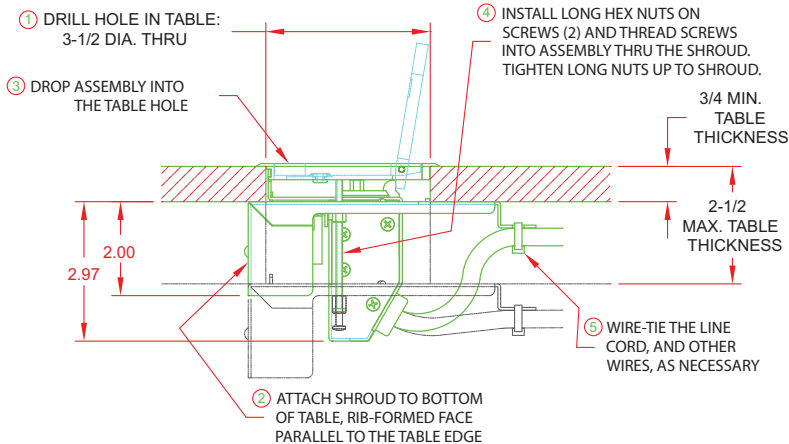

The T3-AC2 includes:

- 2 AC Power outlets (pre-mounted) with 9' integral 14 GA SJT power cord
- 2 RJ-45 pass through connector (pre-mounted)

Both styles can be installed in tables ¾" to 2½" thick. They are shipped with 3" installation screws and the components listed above.

ACCESSORIES

- CS-HD5BMF-2 is a 2-foot HD15 male to 5 BNC female. FSR PN 15897
- CS-HDMMMA-6 is a 6-foot combined cable having a HD15 male and male stereo mini plug on both ends. FSR PN 15890
- CS-HDMM-6 is a 6-foot cable having an HD15 male on both ends. FSR PN 15878

Typical Assembly

NOTE: FOLLOW ASSEMBLY STEPS IN ORDER. INSTALLATION DRAWING AND INSTRUCTIONS PERTAIN TO MODELS WITH ROUND OR SQUARE COVERS.

AUDIO OUTPUT PLUG PINOUT

Ordering Information

T3-PC1 3.5" Round Table Box		
16241	T3-PC1-BLK	HD-15, Stereo Audio, A/C and 2 Keystone Conn. - Black - Round cover
16892	T3-PC1SQ-BLK	HD-15, Stereo Audio, A/C and 2 Keystone Conn. - Black - Square cover
16240	T3-PC1-ALU	HD-15, Stereo Audio, A/C and 2 Keystone Conn. - Aluminum - Round cover
16891	T3-PC1SQ-ALU	HD-15, Stereo Audio, A/C and 2 Keystone Conn. - Aluminum - Square cover
16242	T3-PC1-BRS	HD-15, Stereo Audio, A/C and 2 Keystone Conn. - Brass - Round cover
16893	T3-PC1SQ-BRS	HD-15, Stereo Audio, A/C and 2 Keystone Conn. - Brass - Square cover
T3-AC2 3.5" Round Table Box		
16267	T3-AC2-BLK	2 A/C and 2 Keystone Connectors - Black Cover - Round cover
16758	T3-AC2-CAT6-BLK	2 AC and 2 CAT6 Connectors - Black Cover - Round cover
16895	T3-AC2SQ-BLK	2 A/C and 2 Keystone Connectors - Black Cover - Square cover
16266	T3-AC2-ALU	2 A/C and 2 Keystone Connectors - Aluminum - Round cover
16894	T3-AC2SQ-ALU	2 A/C and 2 Keystone Connectors - Aluminum Cover - Square cover
16268	T3-AC2-BRS	2 A/C and 2 Keystone Connectors - Brass Cover - Round cover