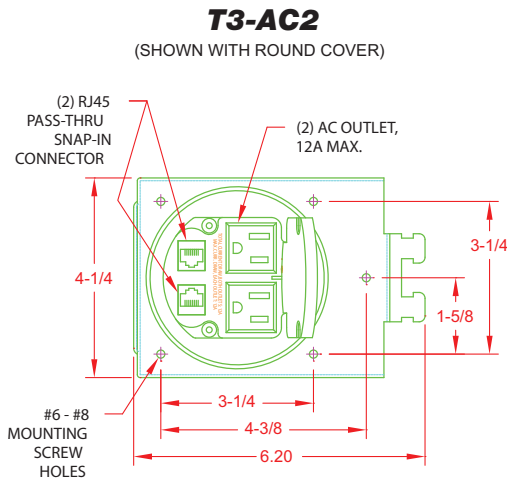

Typical Assembly