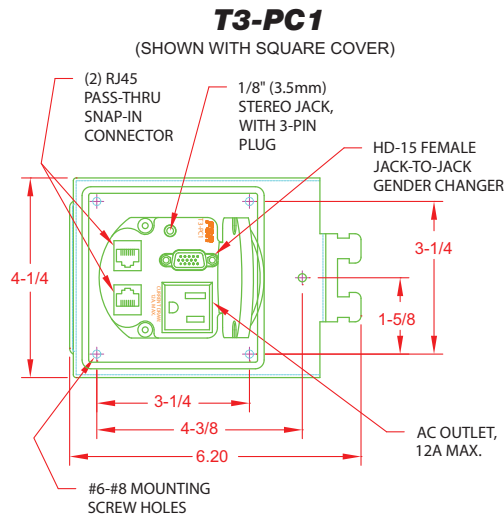

Typical Assembly