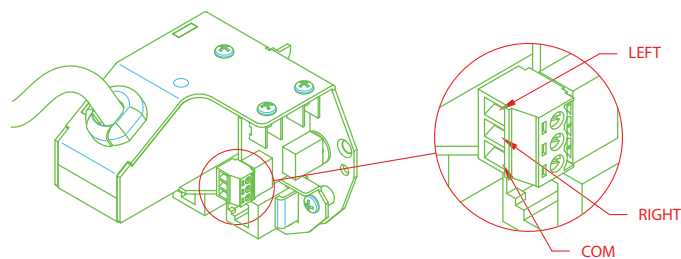

ACCESSORIES

- CS-HD5BMF-2 is a 2-foot HD15 male to 5 BNC female. FSR PN 15897
- CS-HDMMMA-6 is a 6-foot combined cable having a HD15 male and male stereo mini plug on both ends. FSR PN 15890
- CS-HDMM-6 is a 6-foot cable having an HD15 male on both ends. FSR PN 15878

Typical Assembly

NOTE: FOLLOW ASSEMBLY STEPS IN ORDER. INSTALLATION DRAWING AND INSTRUCTIONS PERTAIN TO MODELS WITH ROUND OR SQUARE COVERS.

AUDIO OUTPUT PLUG PINOUT

Ordering Information

T3-PC1 3.5" Round Table Box		
16241	T3-PC1-BLK	HD-15, Stereo Audio, A/C and 2 Keystone Conn. - Black - Round cover
16892	T3-PC1SQ-BLK	HD-15, Stereo Audio, A/C and 2 Keystone Conn. - Black - Square cover
16240	T3-PC1-ALU	HD-15, Stereo Audio, A/C and 2 Keystone Conn. - Aluminum - Round cover
16891	T3-PC1SQ-ALU	HD-15, Stereo Audio, A/C and 2 Keystone Conn. - Aluminum - Square cover
16242	T3-PC1-BRS	HD-15, Stereo Audio, A/C and 2 Keystone Conn. - Brass - Round cover
16893	T3-PC1SQ-BRS	HD-15, Stereo Audio, A/C and 2 Keystone Conn. - Brass - Square cover
T3-AC2 3.5" Round Table Box		
16267	T3-AC2-BLK	2 A/C and 2 Keystone Connectors - Black Cover - Round cover
16758	T3-AC2-CAT6-BLK	2 AC and 2 CAT6 Connectors - Black Cover - Round cover
16895	T3-AC2SQ-BLK	2 A/C and 2 Keystone Connectors - Black Cover - Square cover
16266	T3-AC2-ALU	2 A/C and 2 Keystone Connectors - Aluminum - Round cover
16894	T3-AC2SQ-ALU	2 A/C and 2 Keystone Connectors - Aluminum Cover - Square cover
16268	T3-AC2-BRS	2 A/C and 2 Keystone Connectors - Brass Cover - Round cover