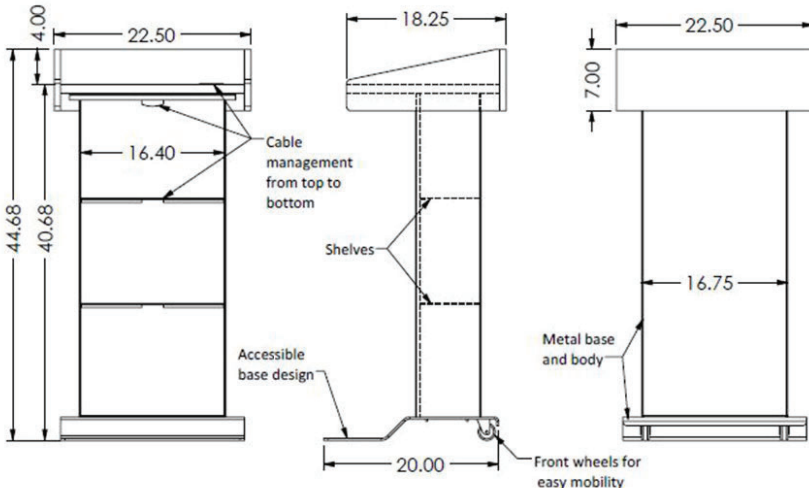

LEXYZ27 is a modern, elegant and solid mobile lectern that you can roll where it is desired. Perfect for giving conferences, public presentations or speeches.

**Standard Features**

- Accessible base design that allows close access and large footprint for a stable base
- 21" X 17.5" flat surface top
- 2 interior shelves for storing notes or a glass of water
- Cable grommet on top surface
- Cable pass through inside the unit so the cables are tied and neat
- Sturdy metal silver base and body
- Top of lectern has wood grain laminate finish, available in many colors
- 2 front wheels that allow the unit to be moved where it is desired
- Ships assembled

**Options**

- **PB** Six outlet power bar with 10 ft. cord
- **CUB3** Round cable well
- **CUB4** Black-B/Silver-S Power Panel
- **PC-PATCH** 2x 110AC, RJ45, Phone, 2x USB
- **CHGQIW/B** Wireless charging station white or black
- **CHGQI-DNGL** Lightning, USB Type-C, Micro-USB. Requires CHGQIW/B
- **MIC-18** MX418 S/C Shure Gooseneck microphone
- **LIGHT-18** Littlite Gooseneck
- **CUSTOM CUTOUT** Cutouts for electronics or other items specified by the customer

**Specifications**

**Model:** LEXYZ27  
**Width:** 22.50"  
**Depth:** 20"  
**Height:** 44.68"

**Finishes (Top)**

Other finishes are available. Check website.

The information contained in this drawing is the sole property of Audio Visual Furniture International. Any reproduction in part or as a Visual Furniture International is prohibited. We can build or modify stock configurations to suit customer specifications. Please contact needs. Some quantity restrictions may apply. Specification subject to change without notice. Computers, cameras, monitors, etc. are shown not included unless otherwise noted.