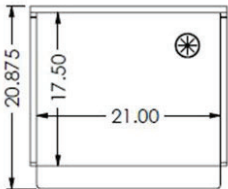

LEXYZ27 is a modern, elegant and solid mobile lectern that you can roll where it is desired. Perfect for giving conferences, public presentations or speeches.

**Standard Features**

- Accessible base design that allows close access and large footprint for a stable base
- 21" X 17.5" flat surface top
- 2 interior shelves for storing notes or a glass of water
- Cable grommet on top surface
- Cable pass through inside the unit so the cables are tied and neat
- Sturdy metal silver base and body
- Top of lectern has wood grain laminate finish, available in many colors
- 2 front wheels that allow the unit to be moved where it is desired
- Ships assembled

**Options**

- **PB** Six outlet power bar with 10 ft. cord
- **CUB3** Round cable well
- **CUB4** Black-B/Silver-S Power Panel
- **PC-PATCH** 2x 110AC, RJ45, Phone, 2x USB
- **CHGQIW/B** Wireless charging station white or black
- **CHGQI-DNGL** Lightning, USB Type-C, Micro-USB. Requires CHGQIW/B
- **MIC-18** MX418 S/C Shure Gooseneck microphone
- **LIGHT-18** Littlite Gooseneck
- **CUSTOM CUTOUT** Cutouts for electronics or other items specified by the customer

**Specifications**

**Model:** LEXYZ27  
**Width:** 22.50"  
**Depth:** 20"  
**Height:** 44.68"

**Finishes (Top)**

Other finishes are available. Check website.

The information contained in this drawing is the sole property of Audio Visual Furniture International. Any reproduction in part or as a Visual Furniture International is prohibited. We can build or modify stock configurations to suit customer specifications. Please contact needs. Some quantity restrictions may apply. Specification subject to change without notice. Computers, cameras, monitors, etc. are shown not included unless otherwise noted.