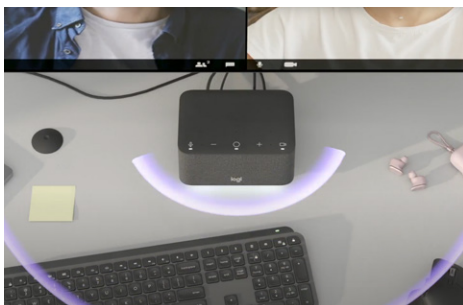

HEAR & BE HEARD CLEARLY

Noise-canceling Speakerphone

Six beamforming microphones help capture your voice clearly while advanced algorithms reduce unwanted background noise.