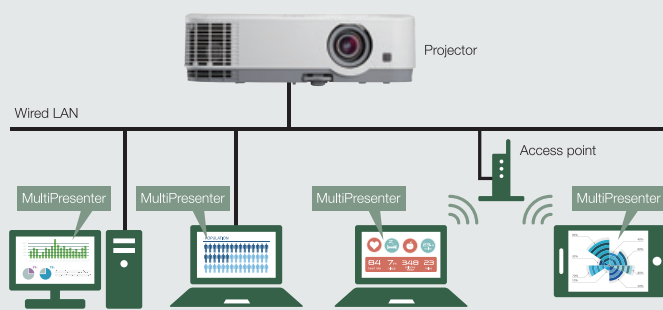

Advanced Functions

MultiPresenter

MultiPresenter is application software that lets you display your device's screen (PC, tablet, smart phone, etc.) on the receiver projectors via wired or wireless LAN. MultiPresenter is free and available on Windows, Mac, iOS, and Android. MultiPresenter can send images from your various devices, which enables you to display real-time images with the internal camera or web pages on the smart devices in combination with a file sharing application.

Desktop Version (Win/Mac)

Computer audio and video data (audio can be transmitted only when using Windows) can be transmitted via a wireless or wired LAN.

- **Easy Connection**
Input a 4-digit number (PIN code) for a network connection via wireless LAN.
- **Multiple devices (maximum of 16 screens) can display at the same time and simultaneously display onto multiple receiving projectors.**
- **Projector control**

Connection Example

Mobile Version (Android/iOS)

You can transmit files, photos, camera images, files of web pages, and other information stored on Android or iOS devices via a wireless LAN.

- **Easy Connection**
Input a 4-digit number (PIN code) for a network connection via wireless LAN.
- **Multiple devices (maximum of 16 screens) can display at the same time and simultaneously display onto multiple receiving projectors.**
- **Projector control**