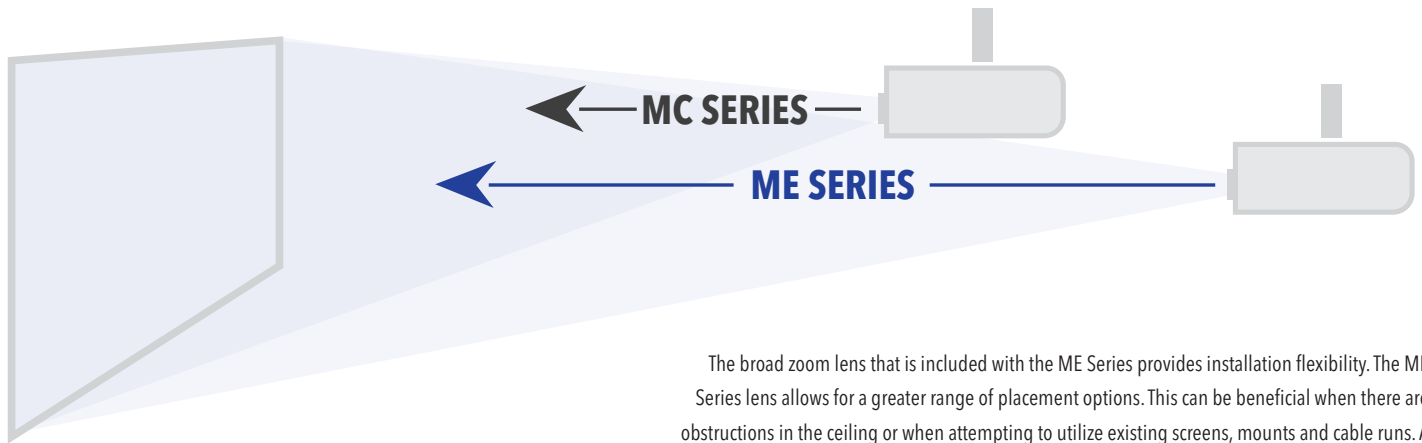

Zoom Lens Comparison

The broad zoom lens that is included with the ME Series provides installation flexibility. The ME Series lens allows for a greater range of placement options. This can be beneficial when there are obstructions in the ceiling or when attempting to utilize existing screens, mounts and cable runs. A broad zoom lens can reduce installation costs and ensure sharp images that fill the screen properly.