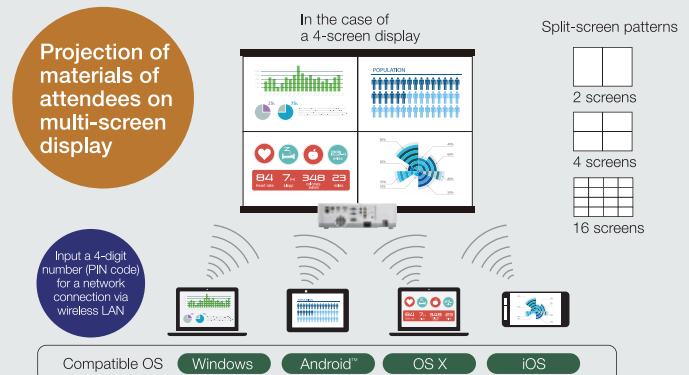

Wireless connection image using wireless LAN module