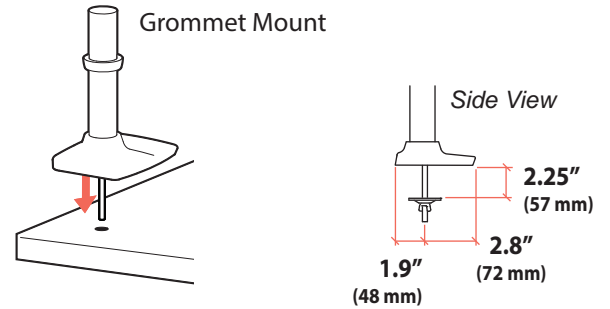

LX Desk Mount LCD Arm

Dimensions

Americas Sales and Corporate Headquarter	EMEA Sales	APAC Sales	Worldwide OEM Sales
St. Paul, MN USA (800) 888-8458 +1-651-681-7600 www.ergotron.com insidesales@ergotron.com	Amersfoort, The Netherlands +31 33 45 45 600 www.ergotron.com info.eu@ergotron.com	Sydney, Australia www.ergotron.com apaccustomerservice@ergotron.com	www.ergotron.com info.oem@ergotron.com

LX Desk Mount LCD Arm

Dimensions

Americas Sales and Corporate Headquarter

St. Paul, MN USA
 (800) 888-8458
 +1-651-681-7600
 www.ergotron.com
 insidesales@ergotron.com

EMEA Sales

Amersfoort, The Netherlands
 +31 33 45 45 600
 www.ergotron.com
 info.eu@ergotron.com

APAC Sales

Sydney, Australia
 www.ergotron.com
 apaccustomerservice@ergotron.com

Worldwide OEM Sales

www.ergotron.com
 info.oem@ergotron.com

LX Desk Mount LCD Arm

Weight Capacity per Monitor
 7 - 25 lbs (3.2 - 11.3 kg)*
 Monitor depth greater than 2.5" (64 mm) may diminish capacity.
 Call Ergotron for more information.