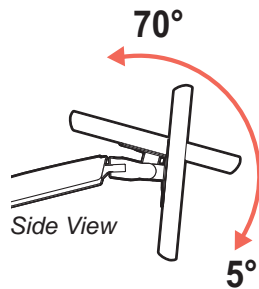

APAC Sales

Sydney, Australia
 www.ergotron.com
 apaccustomerservice@ergotron.com

Worldwide OEM Sales

www.ergotron.com
 info.oem@ergotron.com

LX Desk Mount LCD Arm

Weight Capacity per Monitor
 7 - 25 lbs (3.2 - 11.3 kg)*
 Monitor depth greater than 2.5" (64 mm) may diminish capacity.
 Call Ergotron for more information.

*** The lower most range of motion for vertical lift is decreased up to 4.5" (114 mm) when arm is adjusted to hold over 20lbs (9 kgs).**

Range of Motion

Americas Sales and Corporate Headquarter

St. Paul, MN USA
 (800) 888-8458
 +1-651-681-7600
 www.ergotron.com
 insidesales@ergotron.com