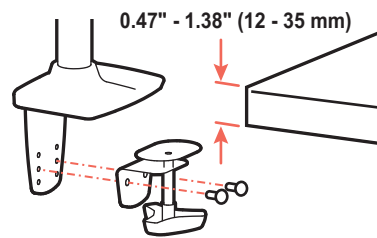

LX Desk Mount LCD Arm

Dimensions

Americas Sales and Corporate Headquarter	EMEA Sales	APAC Sales	Worldwide OEM Sales
St. Paul, MN USA (800) 888-8458 +1-651-681-7600 www.ergotron.com insidesales@ergotron.com	Amersfoort, The Netherlands +31 33 45 45 600 www.ergotron.com info.eu@ergotron.com	Sydney, Australia www.ergotron.com apaccustomerservice@ergotron.com	www.ergotron.com info.oem@ergotron.com

LX Desk Mount LCD Arm

Dimensions

Americas Sales and Corporate Headquarter

St. Paul, MN USA
 (800) 888-8458
 +1-651-681-7600
 www.ergotron.com
 insidesales@ergotron.com

EMEA Sales

Amersfoort, The Netherlands
 +31 33 45 45 600
 www.ergotron.com
 info.eu@ergotron.com

APAC Sales

Sydney, Australia
 www.ergotron.com
 apaccustomerservice@ergotron.com

Worldwide OEM Sales

www.ergotron.com
 info.oem@ergotron.com

LX Desk Mount LCD Arm

Weight Capacity per Monitor
 7 - 25 lbs (3.2 - 11.3 kg)*
 Monitor depth greater than 2.5" (64 mm) may diminish capacity.
 Call Ergotron for more information.

*** The lower most range of motion for vertical lift is decreased up to 4.5" (114 mm) when arm is adjusted to hold over 20lbs (9 kgs).**

Range of Motion

Americas Sales and Corporate Headquarter

St. Paul, MN USA
 (800) 888-8458
 +1-651-681-7600
 www.ergotron.com
 insidesales@ergotron.com