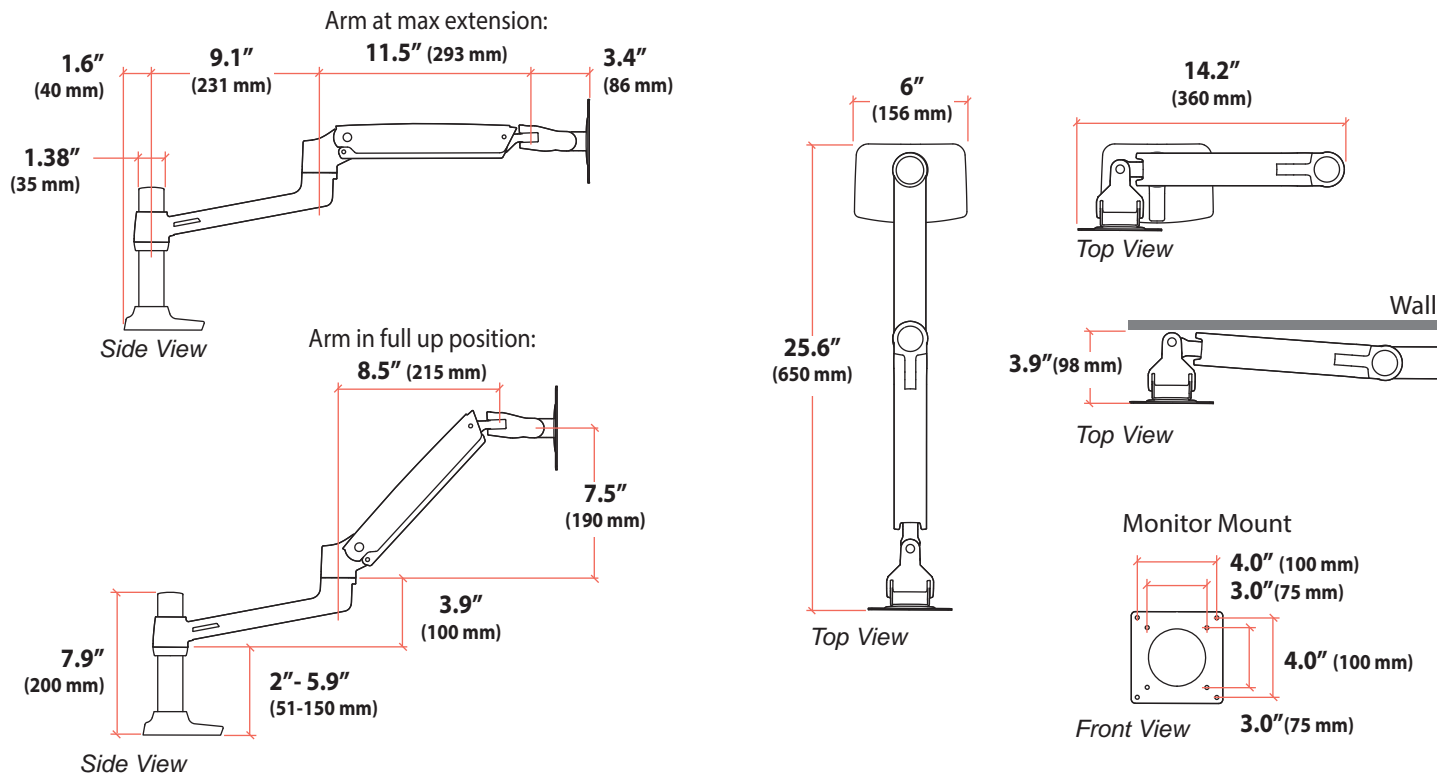

LX Desk Mount LCD Arm

Dimensions

Americas Sales and Corporate Headquarter	EMEA Sales	APAC Sales	Worldwide OEM Sales
St. Paul, MN USA (800) 888-8458 +1-651-681-7600 www.ergotron.com insidesales@ergotron.com	Amersfoort, The Netherlands +31 33 45 45 600 www.ergotron.com info.eu@ergotron.com	Sydney, Australia www.ergotron.com apaccustomerservice@ergotron.com	www.ergotron.com info.oem@ergotron.com

LX Desk Mount LCD Arm

Dimensions

Americas Sales and Corporate Headquarter

St. Paul, MN USA
 (800) 888-8458
 +1-651-681-7600
 www.ergotron.com
 insidesales@ergotron.com

EMEA Sales

Amersfoort, The Netherlands
 +31 33 45 45 600
 www.ergotron.com
 info.eu@ergotron.com

APAC Sales

Sydney, Australia
 www.ergotron.com
 apaccustomerservice@ergotron.com

Worldwide OEM Sales

www.ergotron.com
 info.oem@ergotron.com

LX Desk Mount LCD Arm

Weight Capacity per Monitor
 7 - 25 lbs (3.2 - 11.3 kg)*
 Monitor depth greater than 2.5" (64 mm) may diminish capacity.
 Call Ergotron for more information.

*** The lower most range of motion for vertical lift is decreased up to 4.5" (114 mm) when arm is adjusted to hold over 20lbs (9 kgs).**

Range of Motion

Americas Sales and Corporate Headquarter

St. Paul, MN USA
 (800) 888-8458
 +1-651-681-7600
 www.ergotron.com
 insidesales@ergotron.com