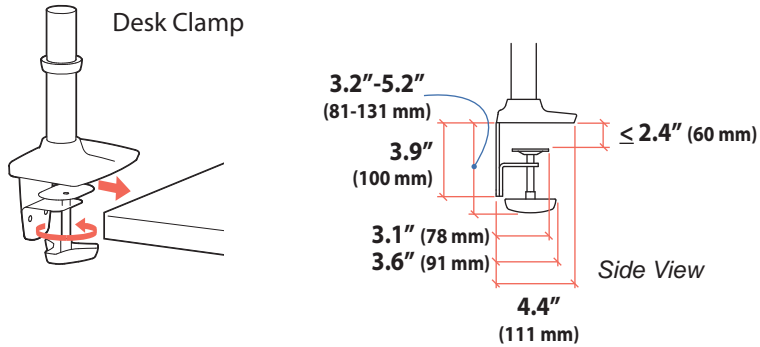

LX Desk Mount LCD Arm

Dimensions

Americas Sales and Corporate Headquarter	EMEA Sales	APAC Sales	Worldwide OEM Sales
St. Paul, MN USA (800) 888-8458 +1-651-681-7600 www.ergotron.com insidesales@ergotron.com	Amersfoort, The Netherlands +31 33 45 45 600 www.ergotron.com info.eu@ergotron.com	Sydney, Australia www.ergotron.com apaccustomerservice@ergotron.com	www.ergotron.com info.oem@ergotron.com

LX Desk Mount LCD Arm

Dimensions

Americas Sales and Corporate Headquarter

St. Paul, MN USA
 (800) 888-8458
 +1-651-681-7600
 www.ergotron.com
 insidesales@ergotron.com

EMEA Sales

Amersfoort, The Netherlands
 +31 33 45 45 600
 www.ergotron.com
 info.eu@ergotron.com

APAC Sales

Sydney, Australia
 www.ergotron.com
 apaccustomerservice@ergotron.com

Worldwide OEM Sales

www.ergotron.com
 info.oem@ergotron.com

LX Desk Mount LCD Arm

Weight Capacity per Monitor
 7 - 25 lbs (3.2 - 11.3 kg)*
 Monitor depth greater than 2.5" (64 mm) may diminish capacity.
 Call Ergotron for more information.

*** The lower most range of motion for vertical lift is decreased up to 4.5" (114 mm) when arm is adjusted to hold over 20lbs (9 kgs).**

Range of Motion

Americas Sales and Corporate Headquarter

St. Paul, MN USA
 (800) 888-8458
 +1-651-681-7600
 www.ergotron.com
 insidesales@ergotron.com