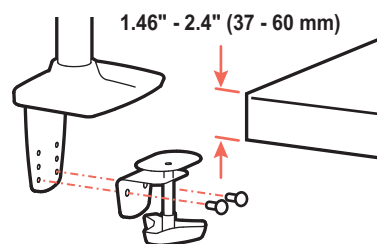

LX Desk Mount LCD Arm

Dimensions

Americas Sales and Corporate Headquarter	EMEA Sales	APAC Sales	Worldwide OEM Sales
St. Paul, MN USA (800) 888-8458 +1-651-681-7600 www.ergotron.com insidesales@ergotron.com	Amersfoort, The Netherlands +31 33 45 45 600 www.ergotron.com info.eu@ergotron.com	Sydney, Australia www.ergotron.com apaccustomerservice@ergotron.com	www.ergotron.com info.oem@ergotron.com

LX Desk Mount LCD Arm

Dimensions

Americas Sales and Corporate Headquarter

St. Paul, MN USA
 (800) 888-8458
 +1-651-681-7600
 www.ergotron.com
 insidesales@ergotron.com

EMEA Sales

Amersfoort, The Netherlands
 +31 33 45 45 600
 www.ergotron.com
 info.eu@ergotron.com

APAC Sales

Sydney, Australia
 www.ergotron.com
 apaccustomerservice@ergotron.com

Worldwide OEM Sales

www.ergotron.com
 info.oem@ergotron.com

LX Desk Mount LCD Arm

Weight Capacity per Monitor
 7 - 25 lbs (3.2 - 11.3 kg)*
 Monitor depth greater than 2.5" (64 mm) may diminish capacity.
 Call Ergotron for more information.

*** The lower most range of motion for vertical lift is decreased up to 4.5" (114 mm) when arm is adjusted to hold over 20lbs (9 kgs).**

Range of Motion

Americas Sales and Corporate Headquarter

St. Paul, MN USA
 (800) 888-8458
 +1-651-681-7600
 www.ergotron.com
 insidesales@ergotron.com