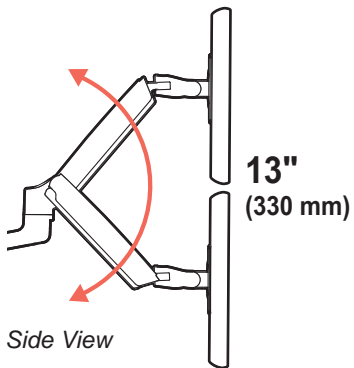

APAC Sales

Sydney, Australia
 www.ergotron.com
 apaccustomerservice@ergotron.com

Worldwide OEM Sales

www.ergotron.com
 info.oem@ergotron.com

LX Desk Mount LCD Arm

Weight Capacity per Monitor
 7 - 25 lbs (3.2 - 11.3 kg)*
 Monitor depth greater than 2.5" (64 mm) may diminish capacity.
 Call Ergotron for more information.

*** The lower most range of motion for vertical lift is decreased up to 4.5" (114 mm) when arm is adjusted to hold over 20lbs (9 kgs).**

Range of Motion

Americas Sales and Corporate Headquarter

St. Paul, MN USA
 (800) 888-8458
 +1-651-681-7600
 www.ergotron.com
 insidesales@ergotron.com