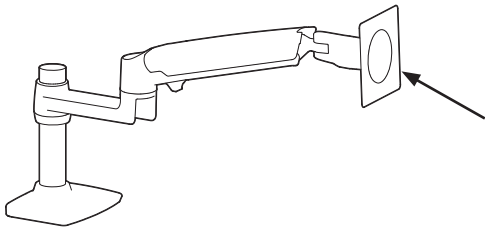

LX Desk Mount LCD Arm

Dimensions

Americas Sales and Corporate Headquarter

St. Paul, MN USA
 (800) 888-8458
 +1-651-681-7600
 www.ergotron.com
 insidesales@ergotron.com

EMEA Sales

Amersfoort, The Netherlands
 +31 33 45 45 600
 www.ergotron.com
 info.eu@ergotron.com

APAC Sales

Sydney, Australia
 www.ergotron.com
 apaccustomerservice@ergotron.com

Worldwide OEM Sales

www.ergotron.com
 info.oem@ergotron.com

LX Desk Mount LCD Arm

Weight Capacity per Monitor
 7 - 25 lbs (3.2 - 11.3 kg)*
 Monitor depth greater than 2.5" (64 mm) may diminish capacity.
 Call Ergotron for more information.

*** The lower most range of motion for vertical lift is decreased up to 4.5" (114 mm) when arm is adjusted to hold over 20lbs (9 kgs).**

Range of Motion

Americas Sales and Corporate Headquarter

St. Paul, MN USA
 (800) 888-8458
 +1-651-681-7600
 www.ergotron.com
 insidesales@ergotron.com