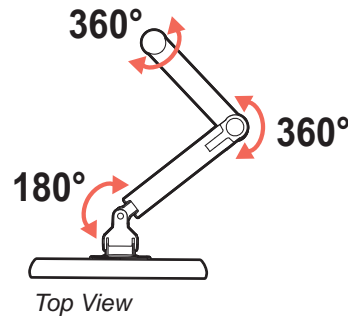

APAC Sales

Sydney, Australia
 www.ergotron.com
 apaccustomerservice@ergotron.com

Worldwide OEM Sales

www.ergotron.com
 info.oem@ergotron.com

LX Desk Mount LCD Arm

Weight Capacity per Monitor
 7 - 25 lbs (3.2 - 11.3 kg)*
 Monitor depth greater than 2.5" (64 mm) may diminish capacity.
 Call Ergotron for more information.

*** The lower most range of motion for vertical lift is decreased up to 4.5" (114 mm) when arm is adjusted to hold over 20lbs (9 kgs).**

Range of Motion

Americas Sales and Corporate Headquarter

St. Paul, MN USA
 (800) 888-8458
 +1-651-681-7600
 www.ergotron.com
 insidesales@ergotron.com