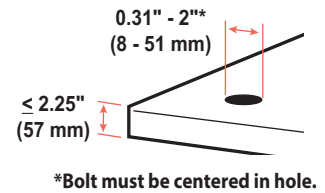

LX Desk Mount LCD Arm

Dimensions

Americas Sales and Corporate Headquarter	EMEA Sales	APAC Sales	Worldwide OEM Sales
St. Paul, MN USA (800) 888-8458 +1-651-681-7600 www.ergotron.com insidesales@ergotron.com	Amersfoort, The Netherlands +31 33 45 45 600 www.ergotron.com info.eu@ergotron.com	Sydney, Australia www.ergotron.com apaccustomerservice@ergotron.com	www.ergotron.com info.oem@ergotron.com

LX Desk Mount LCD Arm

Dimensions

Americas Sales and Corporate Headquarter

St. Paul, MN USA
 (800) 888-8458
 +1-651-681-7600
 www.ergotron.com
 insidesales@ergotron.com

EMEA Sales

Amersfoort, The Netherlands
 +31 33 45 45 600
 www.ergotron.com
 info.eu@ergotron.com

APAC Sales

Sydney, Australia
 www.ergotron.com
 apaccustomerservice@ergotron.com

Worldwide OEM Sales

www.ergotron.com
 info.oem@ergotron.com

LX Desk Mount LCD Arm

Weight Capacity per Monitor
 7 - 25 lbs (3.2 - 11.3 kg)*
 Monitor depth greater than 2.5" (64 mm) may diminish capacity.
 Call Ergotron for more information.