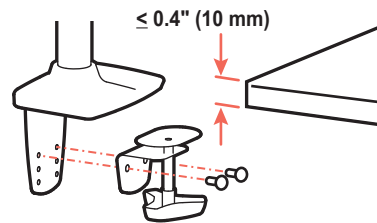

LX Desk Mount LCD Arm

Dimensions

Americas Sales and Corporate Headquarter	EMEA Sales	APAC Sales	Worldwide OEM Sales
St. Paul, MN USA (800) 888-8458 +1-651-681-7600 www.ergotron.com insidesales@ergotron.com	Amersfoort, The Netherlands +31 33 45 45 600 www.ergotron.com info.eu@ergotron.com	Sydney, Australia www.ergotron.com apaccustomerservice@ergotron.com	www.ergotron.com info.oem@ergotron.com

LX Desk Mount LCD Arm

Dimensions

Americas Sales and Corporate Headquarter

St. Paul, MN USA
 (800) 888-8458
 +1-651-681-7600
 www.ergotron.com
 insidesales@ergotron.com

EMEA Sales

Amersfoort, The Netherlands
 +31 33 45 45 600
 www.ergotron.com
 info.eu@ergotron.com

APAC Sales

Sydney, Australia
 www.ergotron.com
 apaccustomerservice@ergotron.com

Worldwide OEM Sales

www.ergotron.com
 info.oem@ergotron.com

LX Desk Mount LCD Arm

Weight Capacity per Monitor
 7 - 25 lbs (3.2 - 11.3 kg)*
 Monitor depth greater than 2.5" (64 mm) may diminish capacity.
 Call Ergotron for more information.

*** The lower most range of motion for vertical lift is decreased up to 4.5" (114 mm) when arm is adjusted to hold over 20lbs (9 kgs).**

Range of Motion

Americas Sales and Corporate Headquarter

St. Paul, MN USA
 (800) 888-8458
 +1-651-681-7600
 www.ergotron.com
 insidesales@ergotron.com